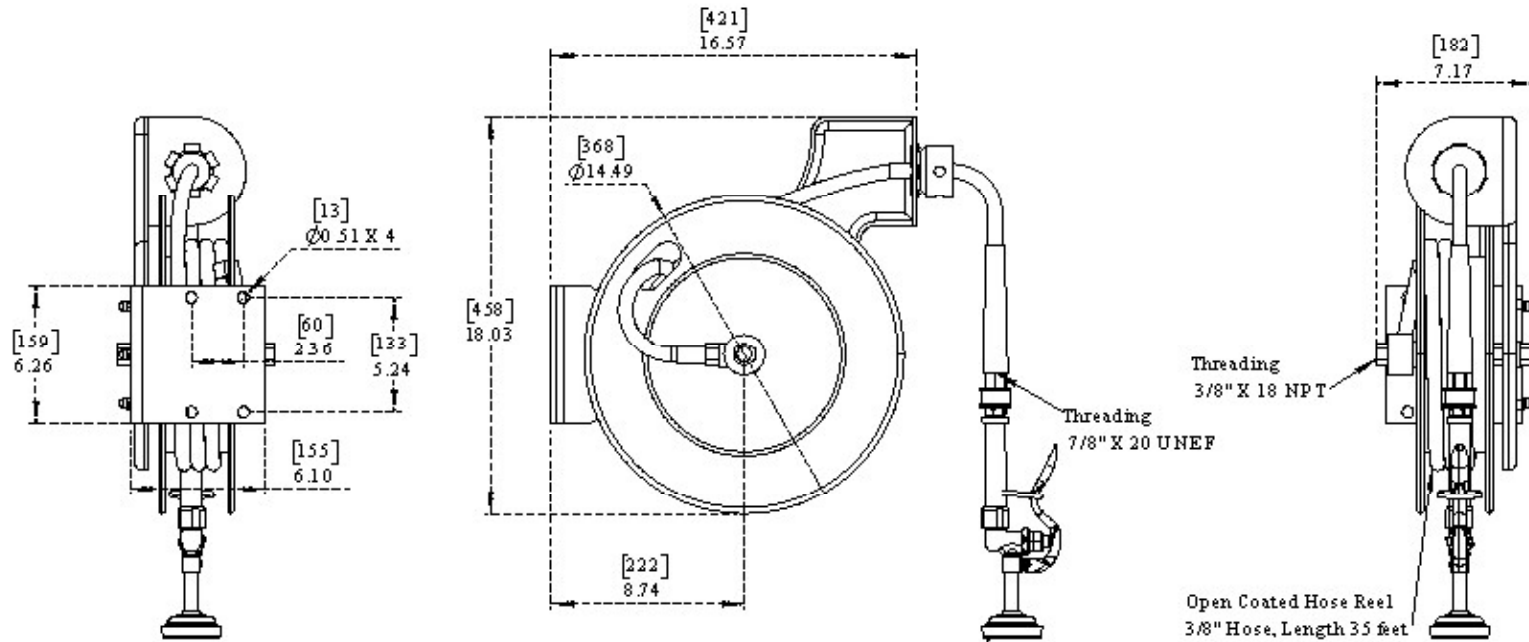

PART NO.- C8270 Line Drawing

TITLE- Open Hose Reel 3/8" X 35 Feet with High Flow Spray Valve Line Drawing

High Flow Spray Valve

Threading
3/8" X 18 NPT

Threading
7/8" X 20 UNEF

Open Coated Hose Reel
3/8" Hose, Length 35 feet

All dimensions are in inches, mm (in bracket)

Krome
dispense

Note:- Information provided for reference only

* This document and the information thereon is the property of Krome Dispense Pot Ltd. & its subsidiaries. Any reproduction in part or as a whole without the written permission of Krome Dispense Pot Ltd. is prohibited.