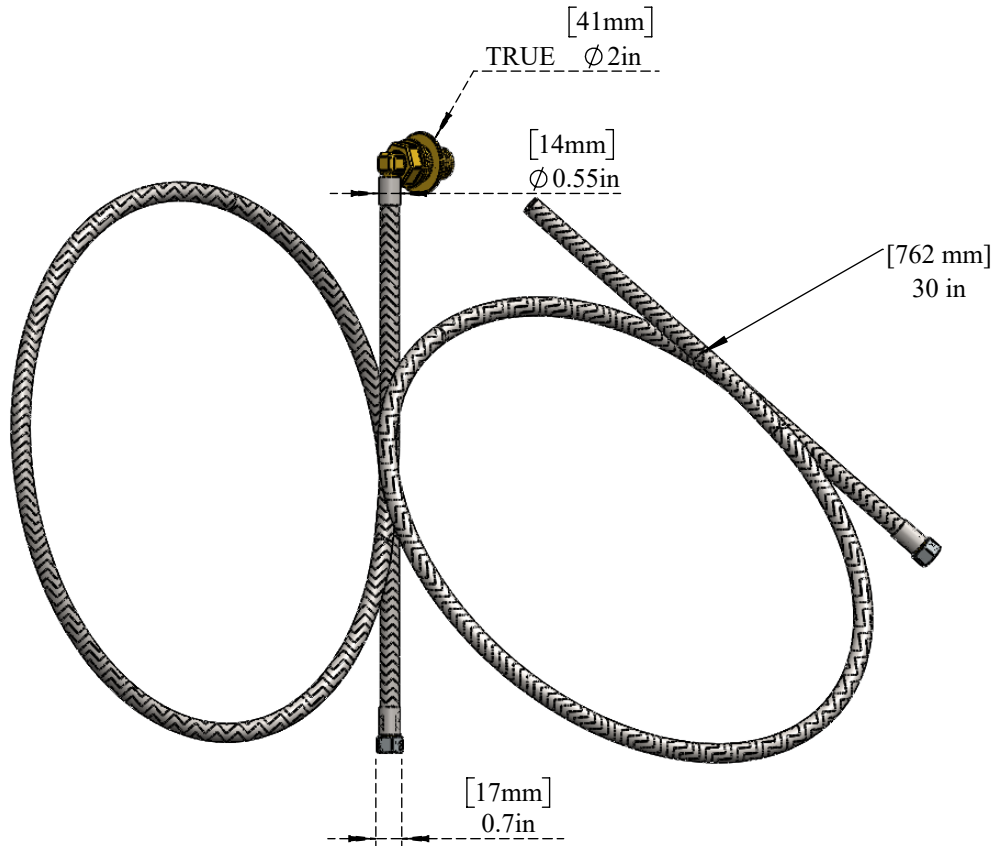

PART NO.-

C8585 Line Drawing

TITLE-

3/8" Wall Mount Faucet Water Line Kit - 30" Length  
with Mounting hardware

All dimensions are in inches, mm (in bracket)

Note:- Information provided for reference only.