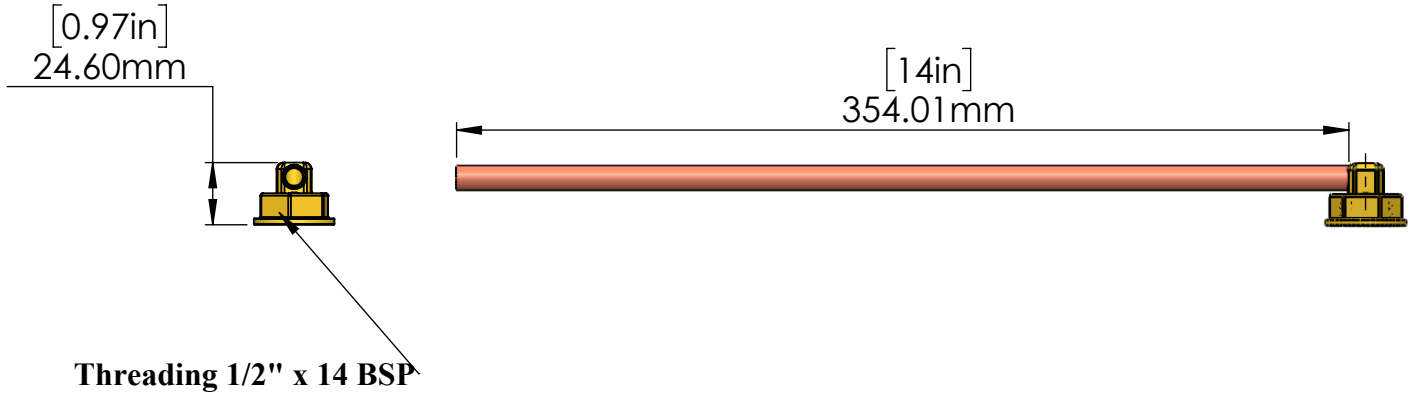

### Features & Benefits:

- Two 3/8" copper supply hoses with 3/8" compression fittings.
- For use on wall mount faucets.
- No soldering required.
- 22" long.

**C8586**

**Warranty:** One Year (Limited)

### Product Dimensions:-

### Options Available:-

Part no.	Part Name
C8581	3/8" Wall Mount Faucet Water Line Kit - 22" Length
C8582	1/2" High Volume Wall Mount Faucet Water Line Kit- 18" length
C8583	3/8" Wall Mount Faucet Water Line Kit - 22" Length with Mounting Hardware
C8584	3/8" Traditional Flexible Water Line Kit - 24" Length with Mounting Hardware
C8585	3/8" Wall Mount Faucet Water Line Kit - 30" Length with Mounting hardware