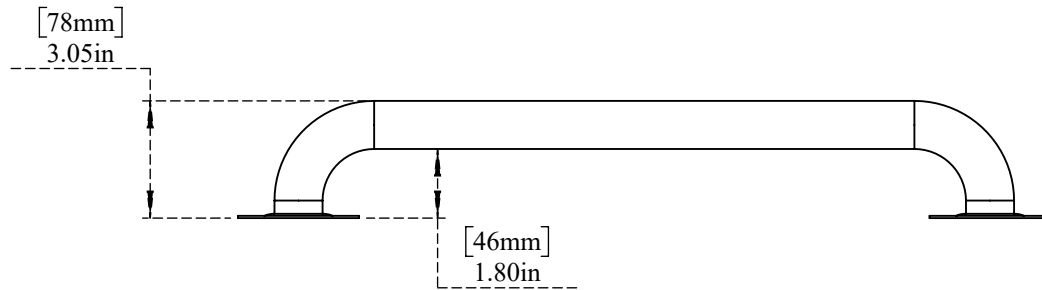

PART NO.-

C8871 Line Drawing

TITLE-

18" Grab Bar Assembly Line Drawing

ALUIDS

Note:- Information provided for reference only.

* This document and the information thereon is the property of Krome Dispense Pvt Ltd. & its subsidiaries. Any reproduction in part or as a whole without the written permission of Krome Dispense Pvt Ltd. is prohibited.

All dimensions are in inches, mm (in bracket)