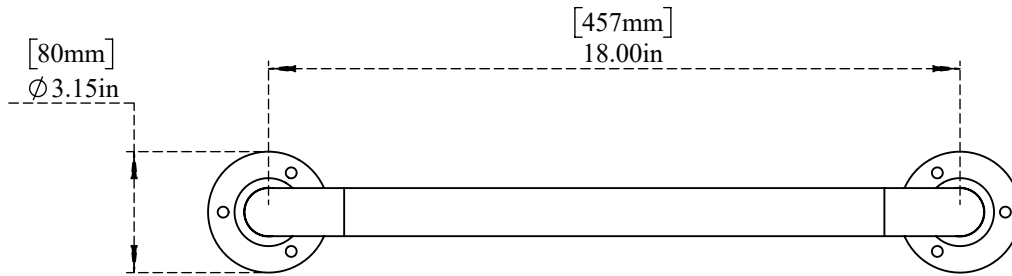

PART NO.-

C8871 Line Drawing

TITLE-

18" Grab Bar Assembly Line Drawing

ALUIDS

Note:- Information provided for reference only.

* This document and the information thereon is the property of Krome Dispense Pvt Ltd. & its subsidiaries. Any reproduction in part or as a whole without the written permission of Krome Dispense Pvt Ltd. is prohibited.

All dimensions are in inches, mm (in bracket)