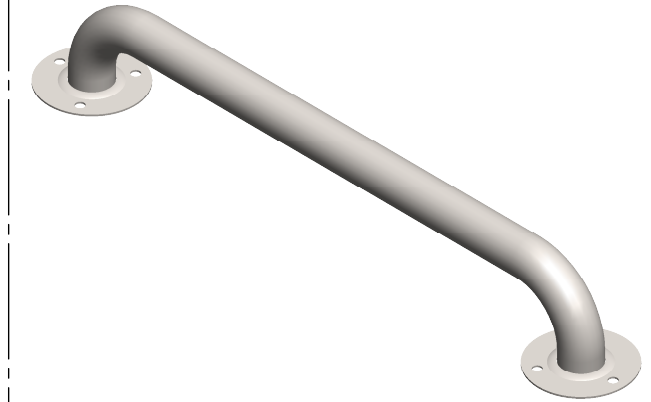

PART NO.-

C8871 Line Drawing

TITLE-

18" Grab Bar Assembly Line Drawing

ALUIDS

Note:- Information provided for reference only.

* This document and the information thereon is the property of Krome Dispense Pvt Ltd. & its subsidiaries. Any reproduction in part or as a whole without the written permission of Krome Dispense Pvt Ltd. is prohibited.

All dimensions are in inches, mm (in bracket)