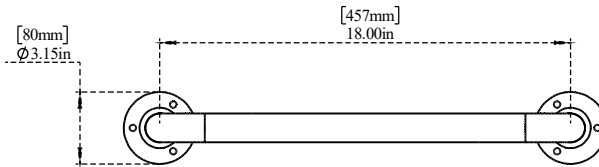

PART NO.- C8871 Line Drawing

TITLE- 18" Grab Bar Assembly Line Drawing

ALUIDS Note:- Information provided for reference only

* This document and the information thereon is the property of Krome Dispense Pvt Ltd. & its subsidiaries. Any reproduction in part or as a whole without the written permission of Krome Dispense Pvt Ltd. is prohibited.

All dimensions are in inches, mm (in bracket)