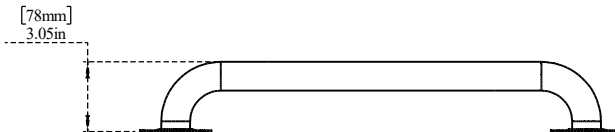

PART NO.- C8871 Line Drawing

TITLE- 18" Grab Bar Assembly Line Drawing

ALUIDS Note:- Information provided for reference only

* This document and the information thereon is the property of Krome Dispense Pvt Ltd. & its subsidiaries. Any reproduction in part or as a whole without the written permission of Krome Dispense Pvt Ltd. is prohibited.

All dimensions are in inches, mm (in bracket)