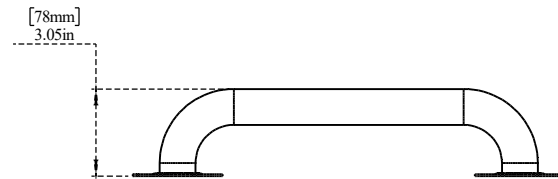

PART NO.- C8873 Line Drawing

TITLE- 12" Grab Bar Assembly Line Drawing

ALUIDS Note:- Information provided for reference only

* This document and the information thereon is the property of Krome Dispense Pvt Ltd. & its subsidiaries. Any reproduction in part or as a whole without the written permission of Krome Dispense Pvt Ltd. is prohibited.

All dimensions are in inches, mm (in bracket)