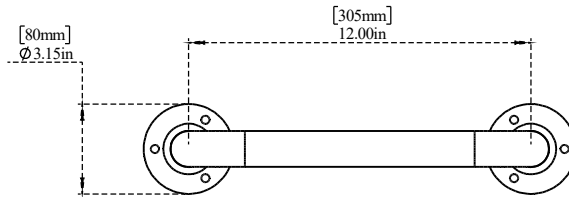

PART NO.- C8873 Line Drawing

TITLE- 12" Grab Bar Assembly Line Drawing

ALUIDS Note:- Information provided for reference only

* This document and the information thereon is the property of Krome Dispense Pvt Ltd. & its subsidiaries. Any reproduction in part or as a whole without the written permission of Krome Dispense Pvt Ltd. is prohibited.

All dimensions are in inches, mm (in bracket)