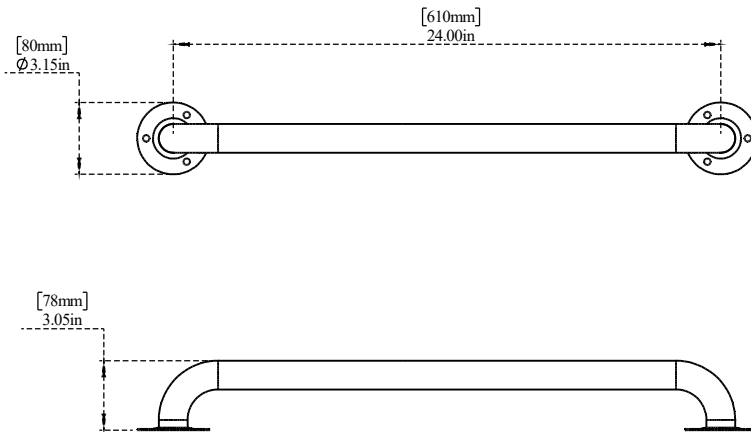

PART NO.- C8874 Line Drawing

TITLE- 24" Grab Bar Assembly Line Drawing

ALUIDS Note:- Information provided for reference only

* This document and the information thereon is the property of Krome Dispense Pvt Ltd. & its subsidiaries. Any reproduction in part or as a whole without the written permission of Krome Dispense Pvt Ltd. is prohibited.

All dimensions are in inches, mm (in bracket)