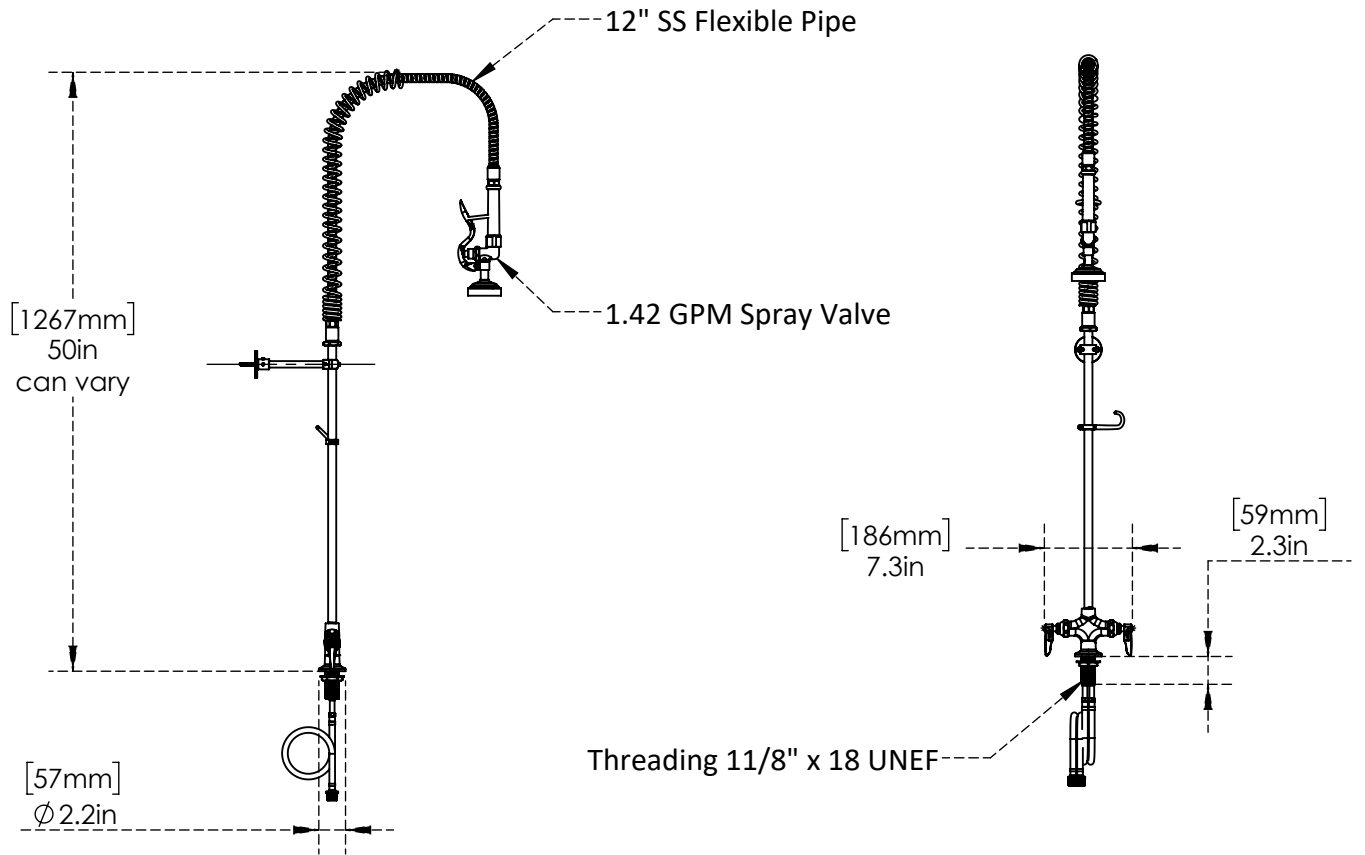

Product Dimensions:-

Copyright © 2017 Krome USA Inc. All Rights Reserved

Options Available:-

Part No	Name	Spray Valve(@ 60PSI)	Finish	Mounting System	Single Hole	Inlet	Add on Faucet
C8442	Ecoline Pre-Rinse Unit: Long Height Double Lever Single Hole Deck Mount, High Flow Spray Valve	4.5	Polished Chrome	Deck Mount	Yes	1/2" NPSM	Yes

US & Canada :- +1-678 666 2001
Asia:- +91-9814203010

Krome USA Inc. reserves the right to make revisions to product specifications without any notice
For most updated specification sheet , go to www.aluids.com

ALUIDS