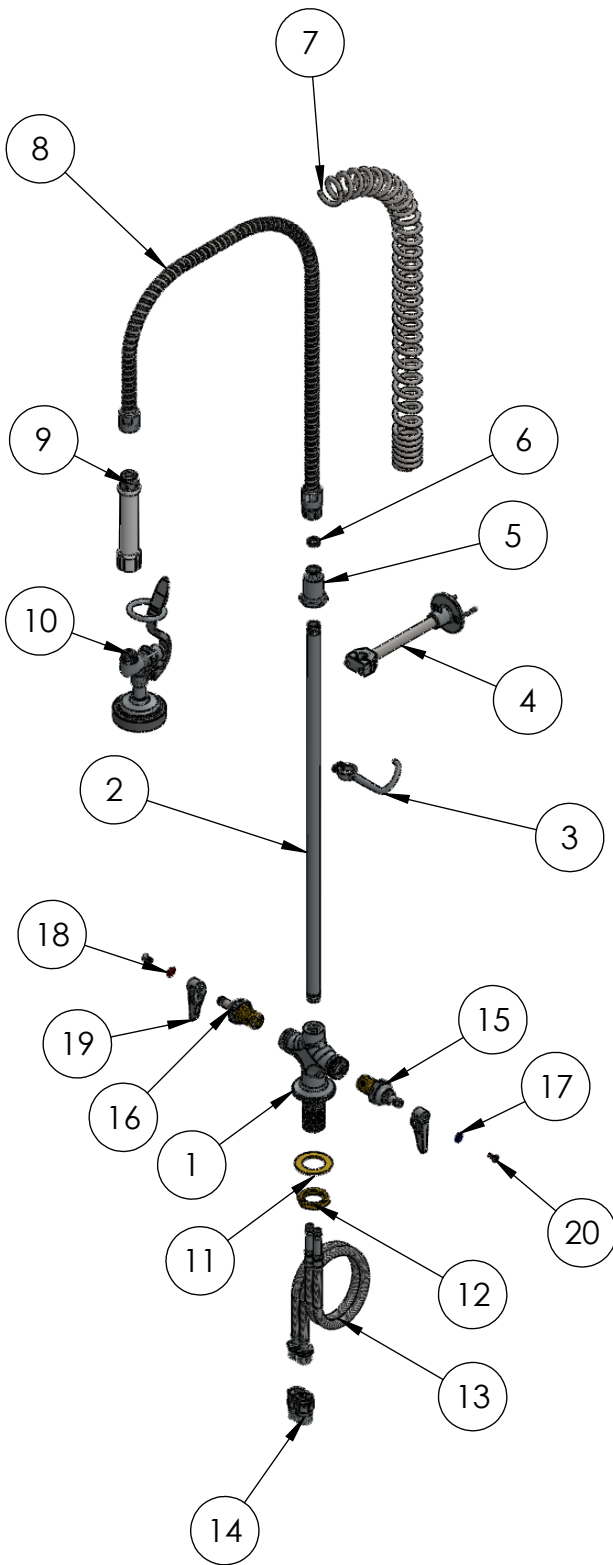

Pre-Rinse Unit: Long Height Double Lever Single Hole Deck Mount , Spray Valve 1.42 GPM **C8443**

ItemNo.	Part No.	Part Name	Qty.
1	C8443.50	Long Height Double Lever Single Hole Deck Mount Base Faucet - Heavy Duty Sub-assembly	1
2	C8063.01	24" Long x 3/8" MPT Rinser Tube	1
3	C8066	Pre Rinse Spray Head Rinser Tube Hook	1
4	C8075	6" Wall Mount Bracket for Upright Pre-Rinse	1
5	C8126	Spring Holder	1
6	C8131	Washer	1
7	C8129	Spring for Pre Rinse	1
8	C8244	44" SS Flexible Pipe assembly, Less Handle	1
9	C8042.21	Extention for Pre Rinse Spray Head	1
10	C8149	Spray Valve for Pre Rinse 1.42 GPM	1
11	C8443.02	Washer for Long Height Double Lever Single Hole Deck Mount Base Faucet	1
12	C8443.03	1 1/8" UNEF Nut for Long Height Double Lever Single Hole Deck Mount Base Faucet	1
13	C8696	18" Flexible Stainless Steel Supply Hose	2
14	C8025	Check Valve for 15mm OD Copper Tubing Assembly	2
15	C8138	Spindle Assembly Cold (LH)	1
16	C8134	Spindle Assembly Hot (RH)	1
17	C8137	Cold Index (Blue)	1
18	C8137	Hot Index (Red)	1
19	C8135	Lever	2
20	C8139	Oval 9 raised Head) Nylock Screw For handle	2