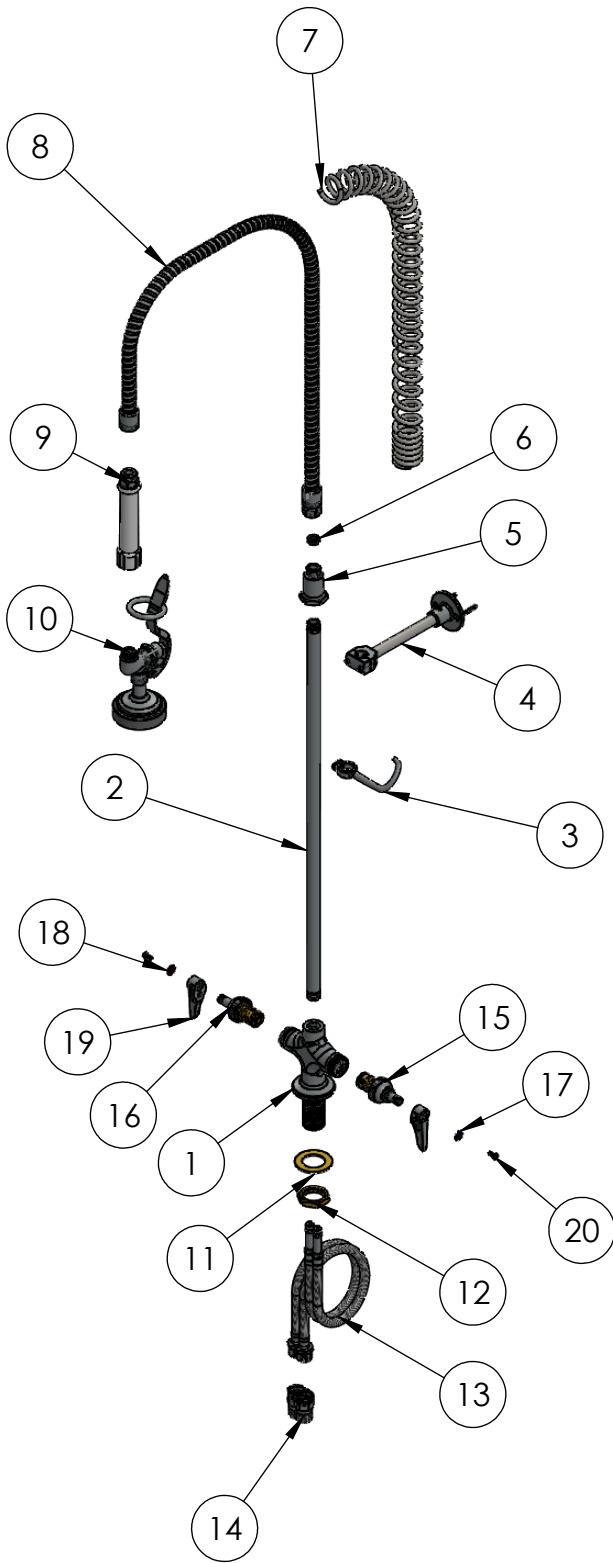

### Pre-Rinse Unit: Long Height Double Lever Single Hole Deck Mount , Spray Valve 1.15 GPM **C8443**

ItemNo.	Part No.	Part Name	Qty.
1	C8443.50	Long Height Double Lever Single Hole Deck Mount Base Faucet - Heavy Duty Sub-assembly	1
2	C8063.01	24" Long x 3/8" MPT Rinser Tube	1
3	C8066	Pre Rinse Spray Head Rinser Tube Hook	1
4	C8075	6" Wall Mount Bracket for Upright Pre-Rinse	1
5	C8126	Spring Holder	1
6	C8131	Washer	1
7	C8129	Spring for Pre Rinse	1
8	C8244	44" SS Flexible Pipe assembly, Less Handle	1
9	C8042.21	Extention for Pre Rinse Spray Head	1
10	C8149	Spray Valve for Pre Rinse 1.42 GPM	1
11	C8443.02	Washer for Long Height Double Lever Single Hole Deck Mount Base Faucet	1
12	C8443.03	1 1/8" UNEF Nut for Long Height Double Lever Single Hole Deck Mount Base Faucet	1
13	C8696	18" Flexible Stainless Steel Supply Hose	2
14	C8025	Check Valve for 15mm OD Copper Tubing Assembly	2
15	C8138	Spindle Assembly Cold (LH)	1
16	C8134	Spindle Assembly Hot (RH)	1
17	C8137	Cold Index (Blue)	1
18	C8137	Hot Index ( Red)	1
19	C8135	Lever	2
20	C8139	Oval 9 raised Head ) Nylock Screw For handle	2