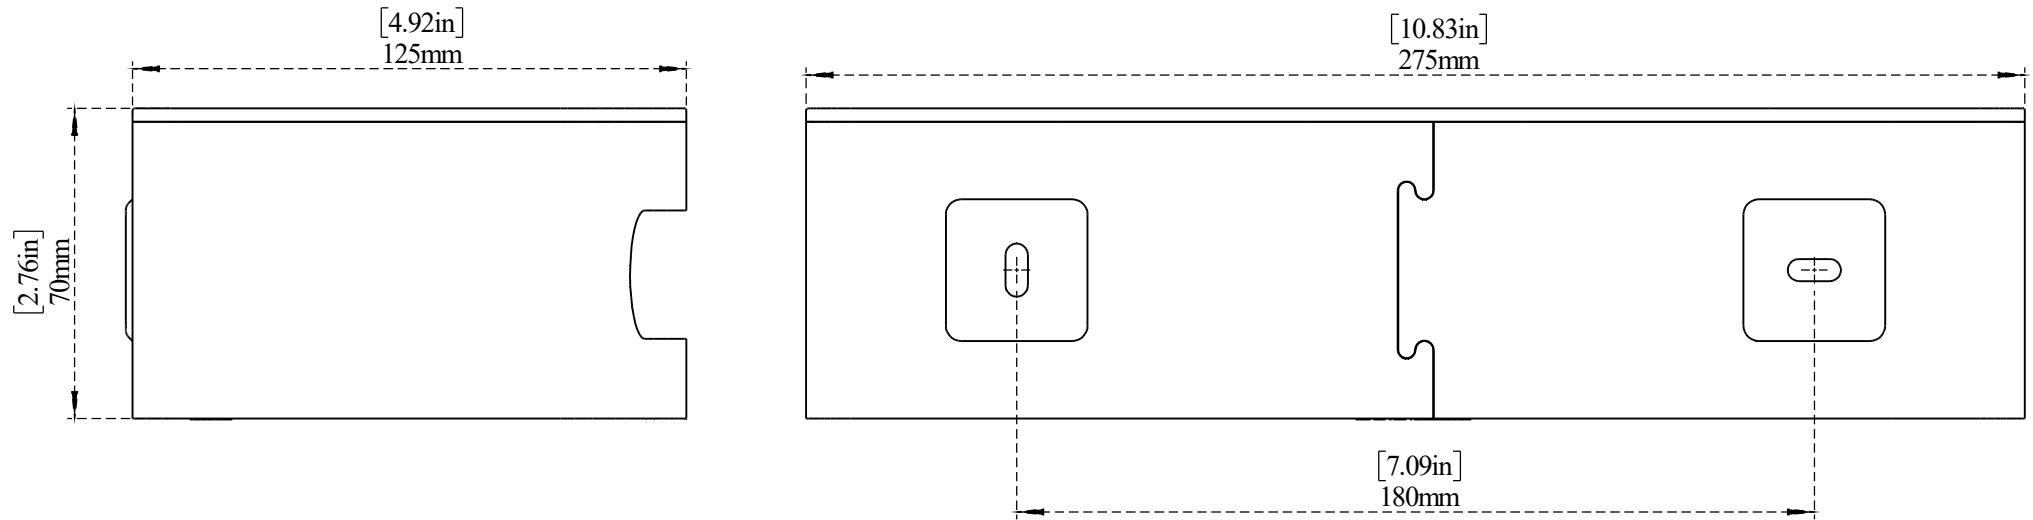

PART NO.-

38205 Line Drawing

TITLE-

Basket Straight

All dimensions are in inches, mm (in bracket)

ALUIDS	Note:- Information provided for reference only.
* This document and the information thereon is the property of Krome Dispense Pvt Ltd. &its subsidiaries. Any reproduction in part or as a whole without the written permission of Krome Dispense Pvt Ltd. is prohibited.	