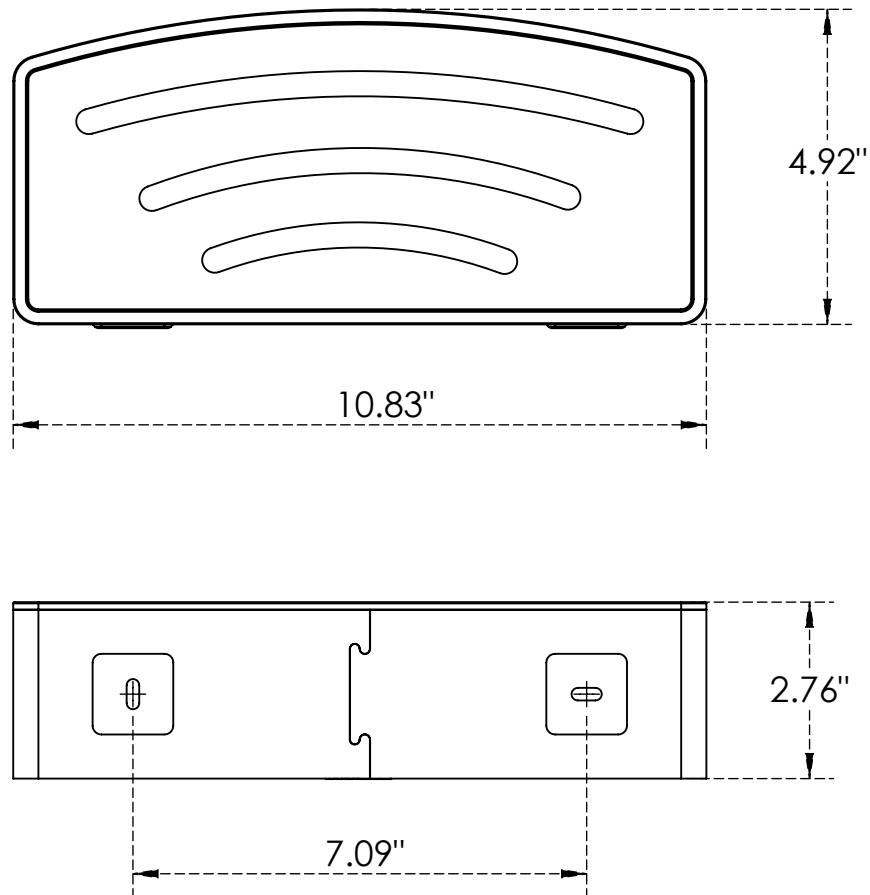

Feature & Benefits:

- SS 304 Material
- SS Polished Finish
- Size 11" x 5" x 2-3/4"
- Features a right size, used for placing your shampoo,
- Body wash and conditioner in bathroom.

38205

SS Polished

Warranty: 2 Years Limited

Option Available:-

Part No.	Part Name
38205	Bathroom Shower Basket -White Insert
38222	Plastic Basket Straight Shower Basket Corner Installation w/ White Insert

Dimensions:

Copyright © 2017 Krome USA Inc. All Rights Reserved