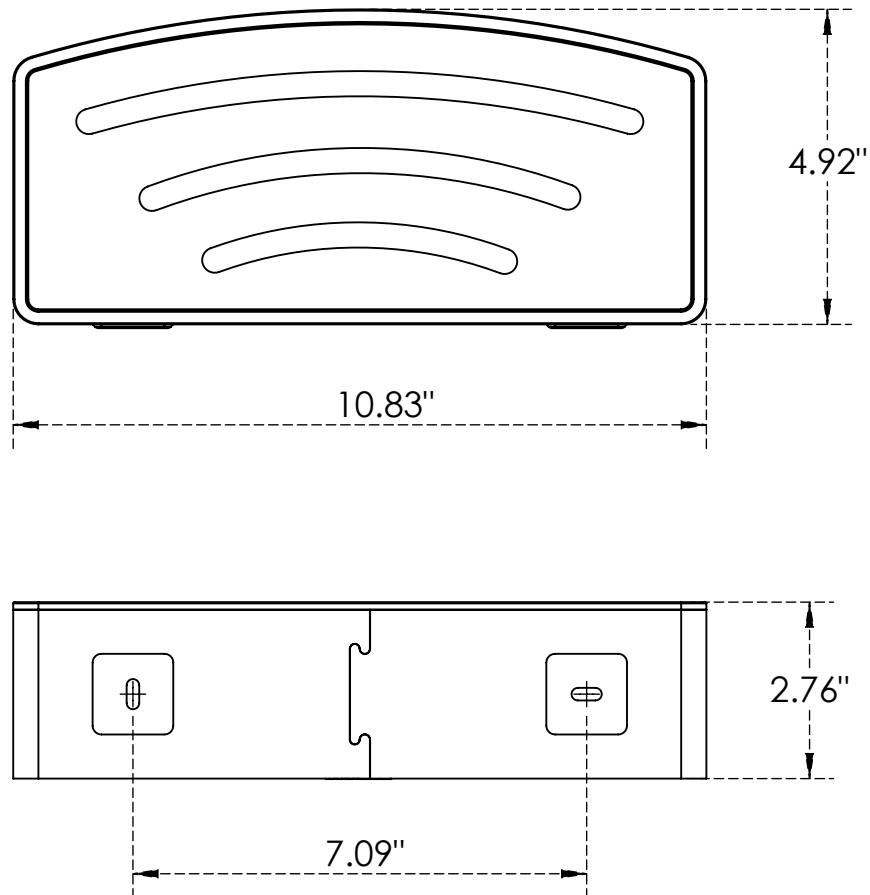

Option Available:-

Part No.	Part Name
38205	Bathroom Shower Basket -White Insert
38222	Plastic Basket Straight Shower Basket Corner Installation w/ White Insert

Specifications:-

Copyright © 2017 Krome USA Inc. All Rights Reserved