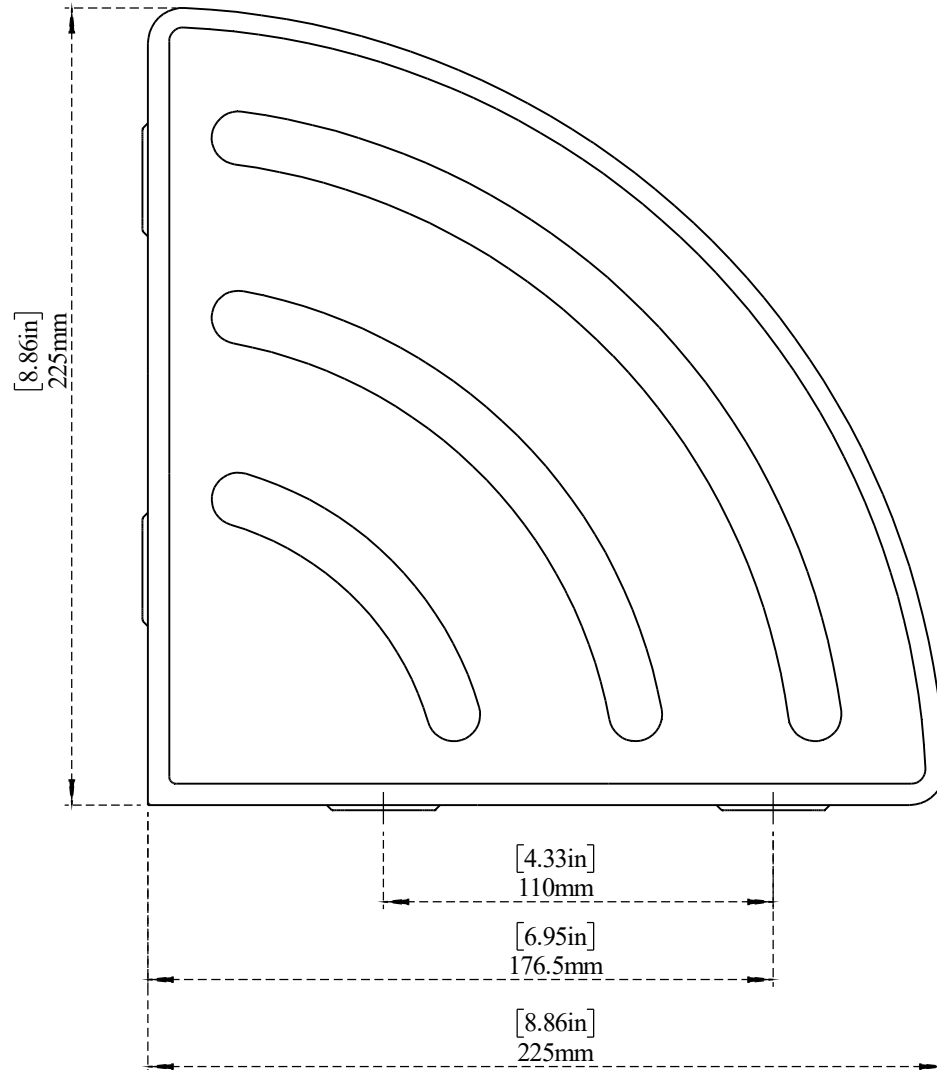

PART NO.-

38222 Line Drawing

TITLE-

Corner Basket

All dimensions are in inches, mm (in bracket)

ALUIDS	Note:- Information provided for reference only.
* This document and the information thereon is the property of Krome Dispense Pvt Ltd. & its subsidiaries. Any reproduction in part or as a whole without the written permission of Krome Dispense Pvt Ltd. is prohibited.	