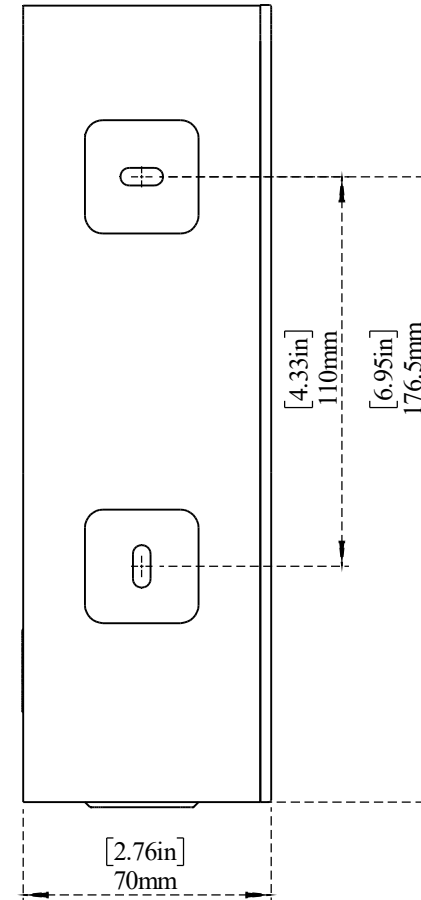

PART NO.-

38222 Line Drawing

TITLE-

Corner Basket

All dimensions are in inches, mm (in bracket)

ALUIDS	Note:- Information provided for reference only.
* This document and the information thereon is the property of Krome Dispense Pvt Ltd. & its subsidiaries. Any reproduction in part or as a whole without the written permission of Krome Dispense Pvt Ltd. is prohibited.	