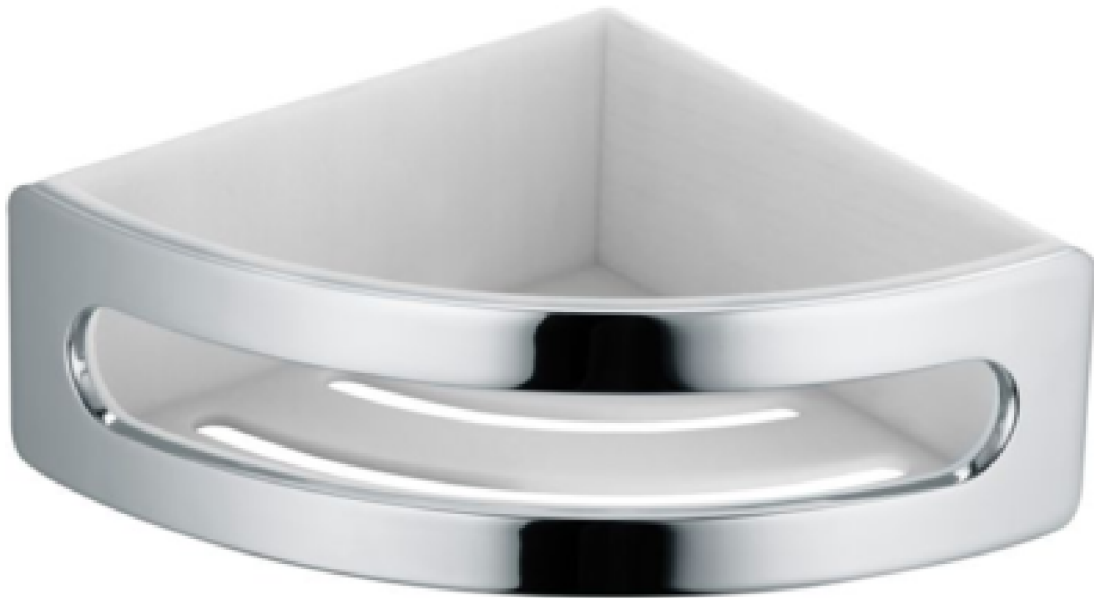

- SS 304 Material
- SS Polished Finish
- Size 9" x 9" x 2-3/4"
- Features a right size, used for placing your shampoo,
- Body wash and conditioner in bathroom.
- The triangle design can fully make use of the space of your corner.

38222

SS Polished

Option Available:-

Part No.	Part Name
38222	Plastic Basket Straight Shower Basket Corner Installation w/ White Insert
38205	Bathroom Shower Basket -White Insert

Specifications:-