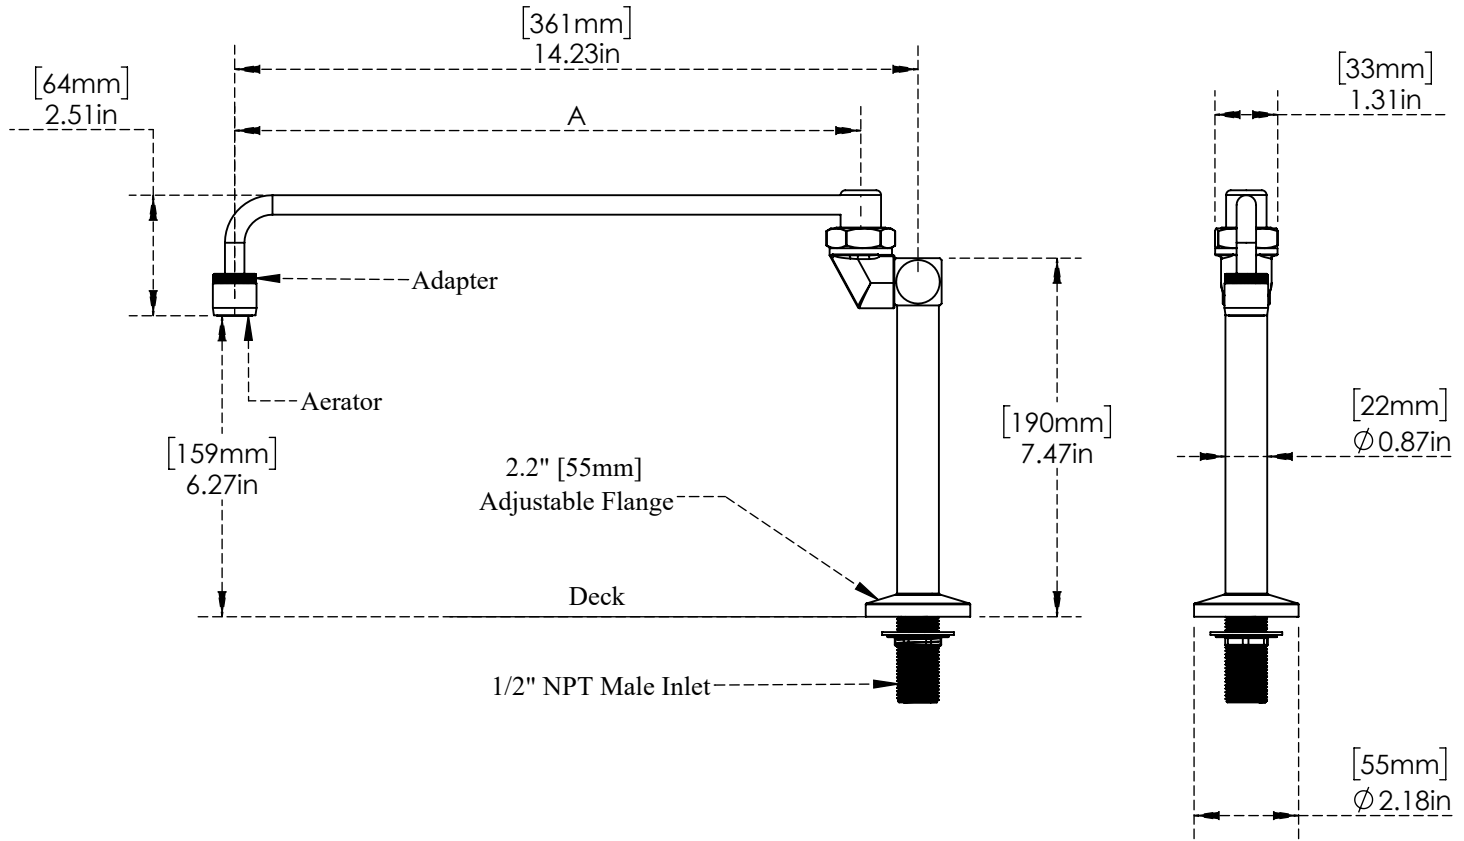

Features :

- Pedestal Chinese Wok Faucet w/ chrome plated brass body
- 2.2 GPM flow aerator
- 1/2" NPT Male Inlet threads
- 6" Outlet Height Clearance

C8860

Finish : Chrome Plated Brass

Product Dimensions:-

Copyright © 2017 Krome USA Inc. All Rights Reserved

Options Available :-

Part No.	Part Name	Material	Spout Length (A)	Finish	Inlet Connection
C8860	Pedestal Mounted Faucet, 1/2" NPT Male Inlet, 6" Outlet Clearance	Brass	13"	Chrome Plated Brass	1/2" NPT Male Inlet
C8860-17	Pedestal Mounted Faucet, 1/2" NPT Male Inlet, 6" Outlet-17" Swing Nozzle	Brass	17"	Chrome Plated Brass	1/2" NPT Male Inlet