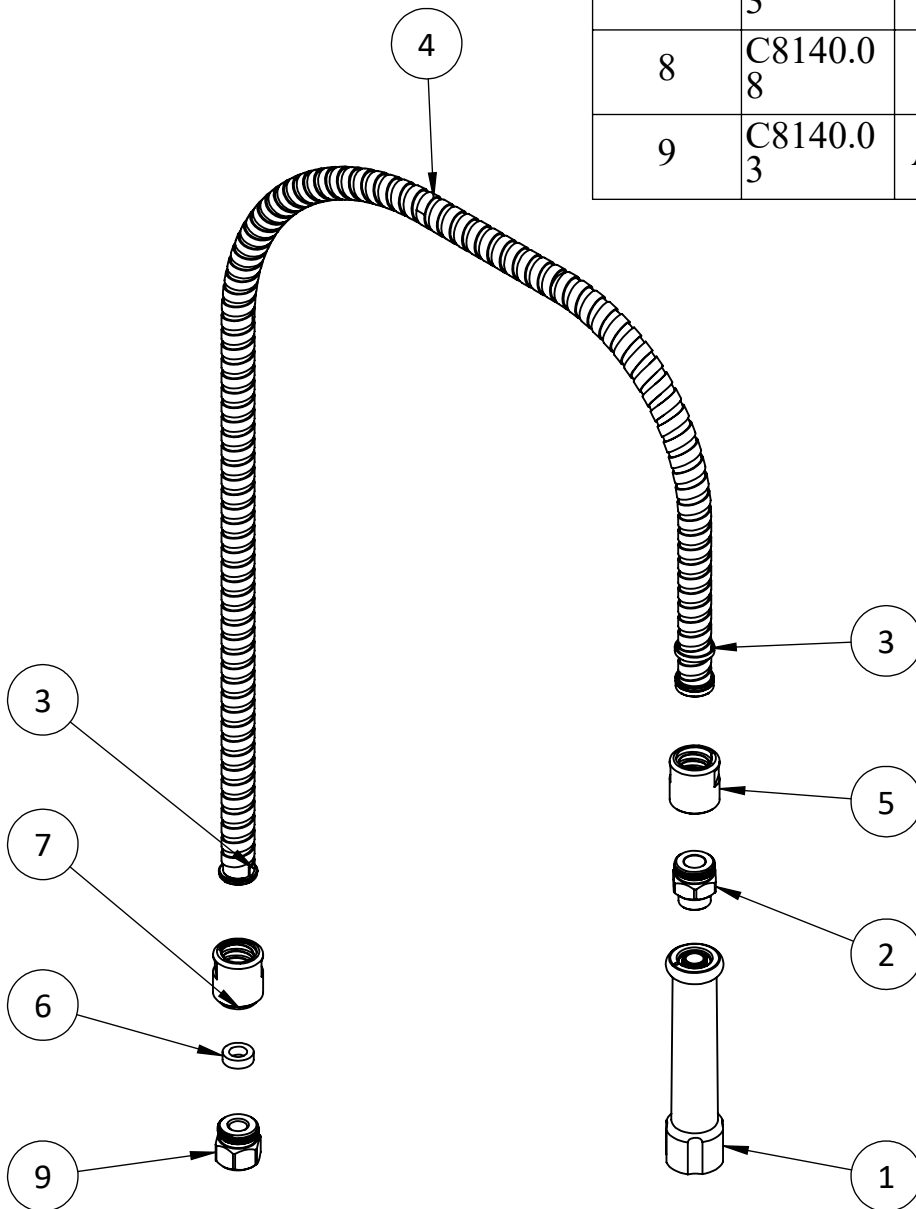

ItemNo.	Part No.	Part Name	Qty.
1	C8042.2 1.01	Extension Handle for Pre Rinse Spray Head	1
2	C8042.2 1.04	Adapter for Extention	1
3	C8140.0 1-66in	72" SS Flexible Pipe for Pre Rinse Spray	1
4	C8140.0 5-66in	72 Inch Length 1/2"X 5/16" I.D PVC Braided Pipe	1
5	C8140.0 6	Bush for SS Flexible Pipe	2
6	C8131	Washer	2
7	C8145.0 3	Elastic Rubber Band For Replacement Spout	2
8	C8140.0 8	Flare piece for flexible pipe	2
9	C8140.0 3	Adapter for SS Flexible Pipe	1