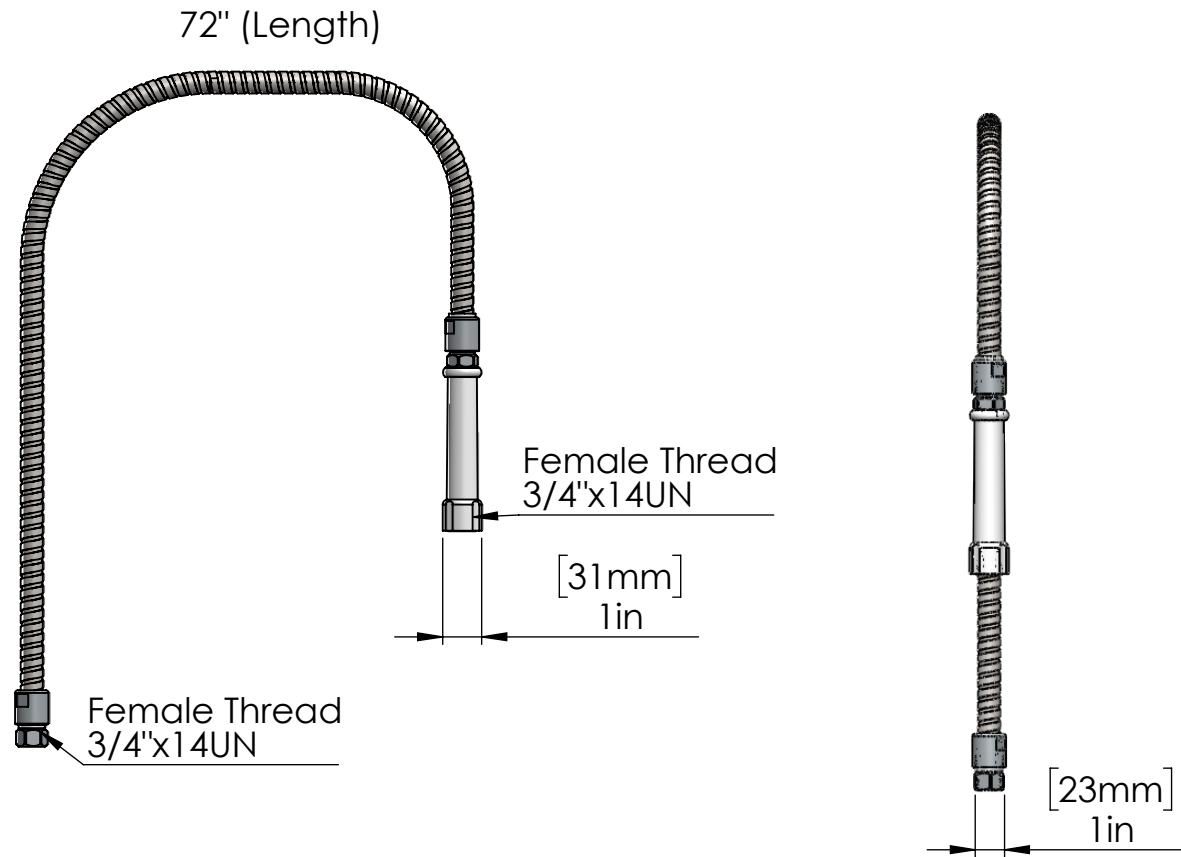

**PART NO.-** C8265

**TITLE-** 72" SS Flexible Pipe For Pre-Faucet, Grip Handle

All dimensions are in inches, mm (in bracket)

**Note:-** Information provided for reference only.

\* This document and the information thereon is the property of Krome Dispense Pvt Ltd. & its subsidiaries. Any reproduction in part or as a whole without the written permission of Krome Dispense Pvt Ltd. is prohibited.