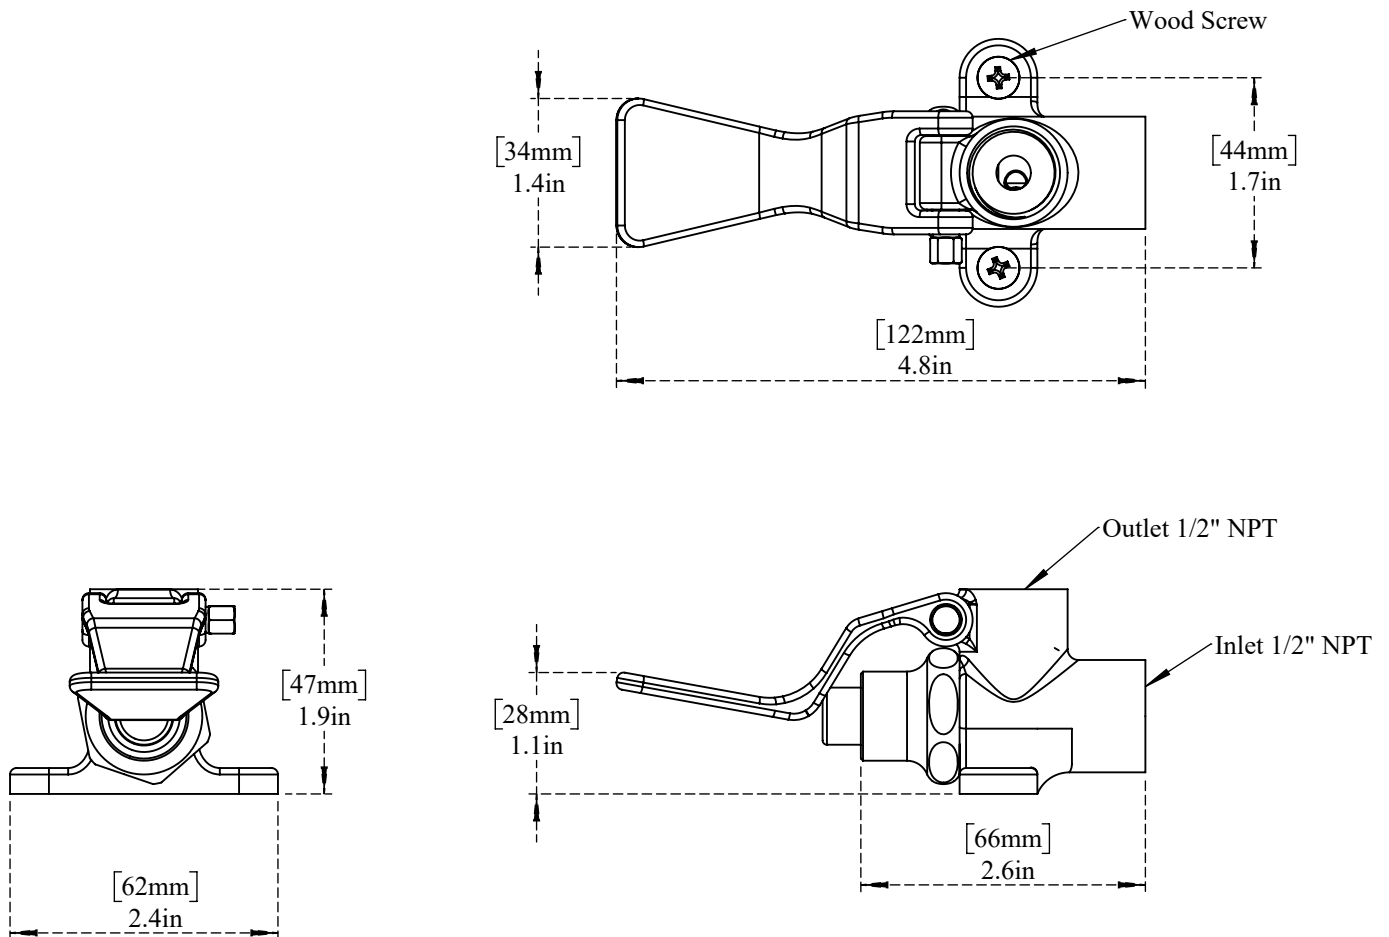

- Floor mount Single pedal valve
- Hot and cold pedals
- Pedals flip up for floor cleaning
- Metering cartridges
- 1/2" NPT Female Inlets
- 1/2" NPT Female outlet
- Mounting screws included
- Material: Polished chrome plated brass body and pedals

C8854

Chrome Plated

Option Available:-

PART NO.	Part Name
C8854	Single Pedal Valve 1/2" Female Inlet & Outlet
C8853	Single Pedal Valve 1/2" Male Inlet & Outlet

Product Dimensions:-

Copyright © 2017 Krome USA Inc. All Rights Reserved