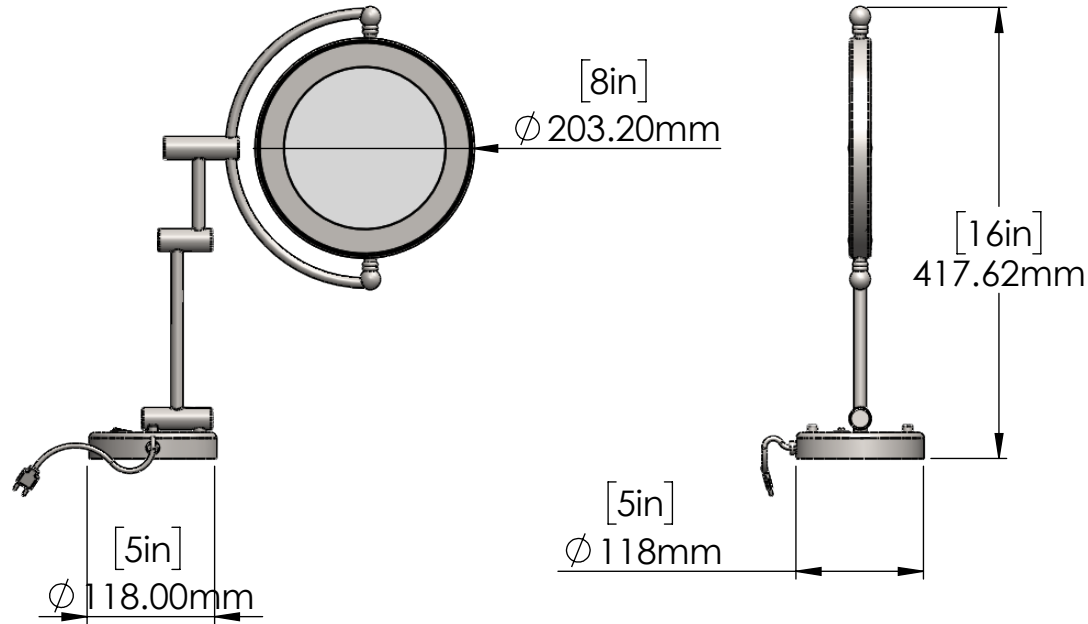

PART NO.-

C8246 line drawing

TITLE-

Shaving/Makeup Mirror-LED Round

All dimensions are in mm, Inches(in bracket)

ALUIDS

Note:- Information provided for reference only.

* This document and the information thereon is the property of Krome Dispense Pvt Ltd. &its subsidiaries. Any reproduction in part or as a whole without the written permission of Krome Dispense Pvt Ltd. is prohibited.