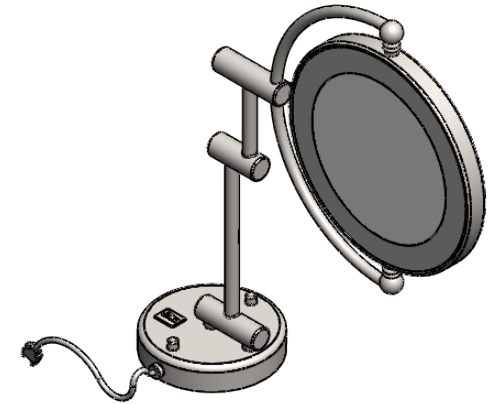

PART NO.-

C8246 line drawing

TITLE-

Shaving/Makeup Mirror-LED Round

All dimensions are in mm, Inches(in bracket)

ALUIDS

Note:- Information provided for reference only.

* This document and the information thereon is the property of Krome Dispense Pvt Ltd. &its subsidiaries. Any reproduction in part or as a whole without the written permission of Krome Dispense Pvt Ltd. is prohibited.