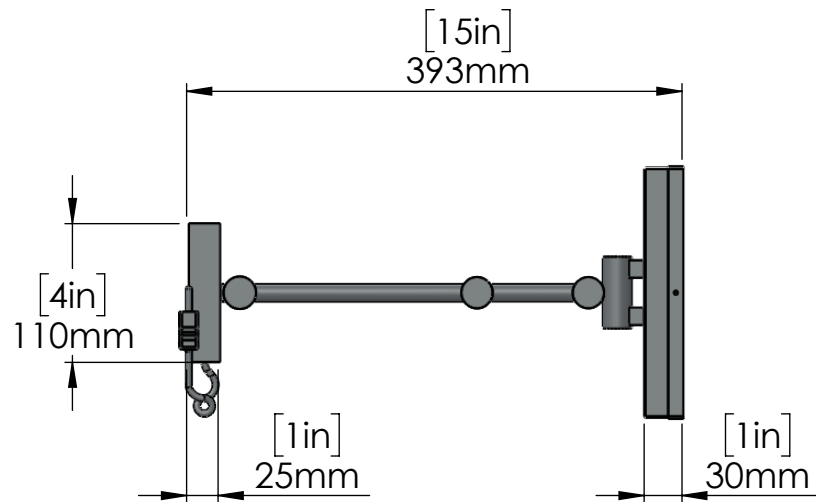

PART NO.-

C8247 Line drawing

TITLE-

Shaving/Makeup Mirror-LED Square

All dimensions are mm, inches (in bracket)

**ALUIDS**

**Note:-** Information provided for reference only.

\* This document and the information thereon is the property of Krome Dispense Pvt Ltd. & its subsidiaries. Any reproduction in part or as a whole without the written permission of Krome Dispense Pvt Ltd. is prohibited.