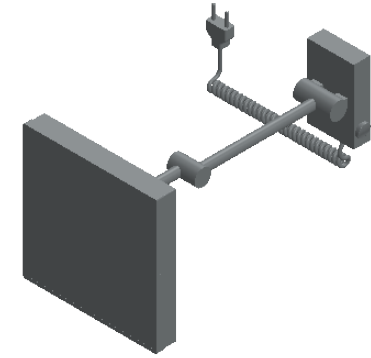

PART NO.-

C8247 Line drawing

TITLE-

Shaving/Makeup Mirror-LED Square

All dimensions are mm, inches (in bracket)

**ALUIDS**

**Note:-** Information provided for reference only.

\* This document and the information thereon is the property of Krome Dispense Pvt Ltd. & its subsidiaries. Any reproduction in part or as a whole without the written permission of Krome Dispense Pvt Ltd. is prohibited.