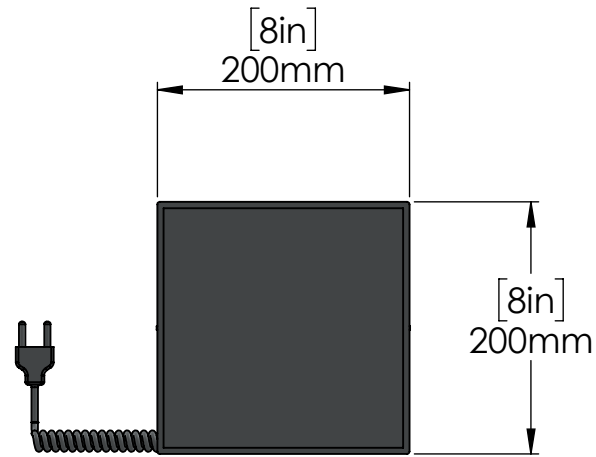

PART NO.-

C8247 Line drawing

TITLE-

Shaving/Makeup Mirror-LED Square

All dimensions are mm, inches (in bracket)

**ALUIDS**

**Note:-** Information provided for reference only.

\* This document and the information thereon is the property of Krome Dispense Pvt Ltd. & its subsidiaries. Any reproduction in part or as a whole without the written permission of Krome Dispense Pvt Ltd. is prohibited.