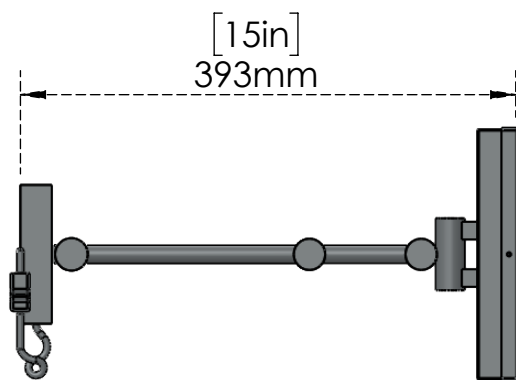

Features & Benefits:

- Wall Mounted Extendable Arms.
- Attractive and elegant design with high quality polished chrome metal.
- The distance between the mirror and the eyes should be within 15 cm, so you get a true reflection.
- This product is suitable for any task such as makeup, dressing, facial, shaving, twee-zing.
- Easy to install, comes complete with screw fixings
- LED with focus light on your face, will have better performance than with no light.
- Size= 8" Square.
- Included Universal Transformer 110-240 V

C8247

Warranty: One Year (Limited)

Product Dimensions:-

Options Available:-

Part No.	Name	Shape	Size	Finish	LED
C8246	Shaving/Makeup Mirror 8"-LED Round	Round	8"	Chrome Polsih	Yes
C8250	Shaving Mirror Makeup 6"	Round	6"	Chrome Polsih	No
C8252	Shaving Mirror Makeup 8"	Round	8"	Chrome Polsih	No