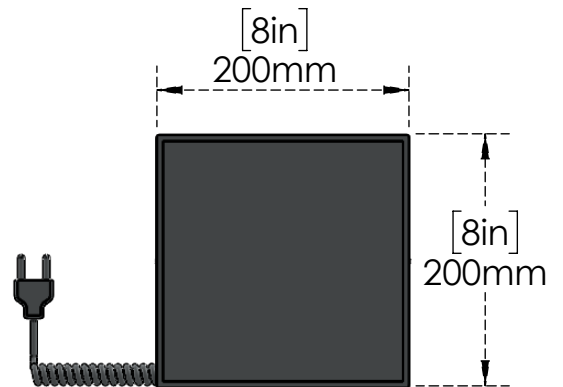

Features & Benefits:

- Wall Mounted Extendable Arms.
- Attractive and elegant design with high quality polished chrome metal.
- The distance between the mirror and the eyes should be within 15 cm, so you get a true reflection.
- This product is suitable for any task such as makeup, dressing, facial, shaving, twee-zing.
- Easy to install, comes complete with screw fixings
- LED with focus light on your face, will have better performance than with no light.
- Size= 8" Square.
- Included Universal Transformer 110-240 V

C8247

Warranty: One Year (Limited)

Product Dimensions:-

Options Available:-

Part No.	Name	Shape	Size	Finish	LED
C8246	Shaving/Makeup Mirror 8"-LED Round	Round	8"	Chrome Polsih	Yes
C8250	Shaving Mirror Makeup 6"	Round	6"	Chrome Polsih	No
C8252	Shaving Mirror Makeup 8"	Round	8"	Chrome Polsih	No