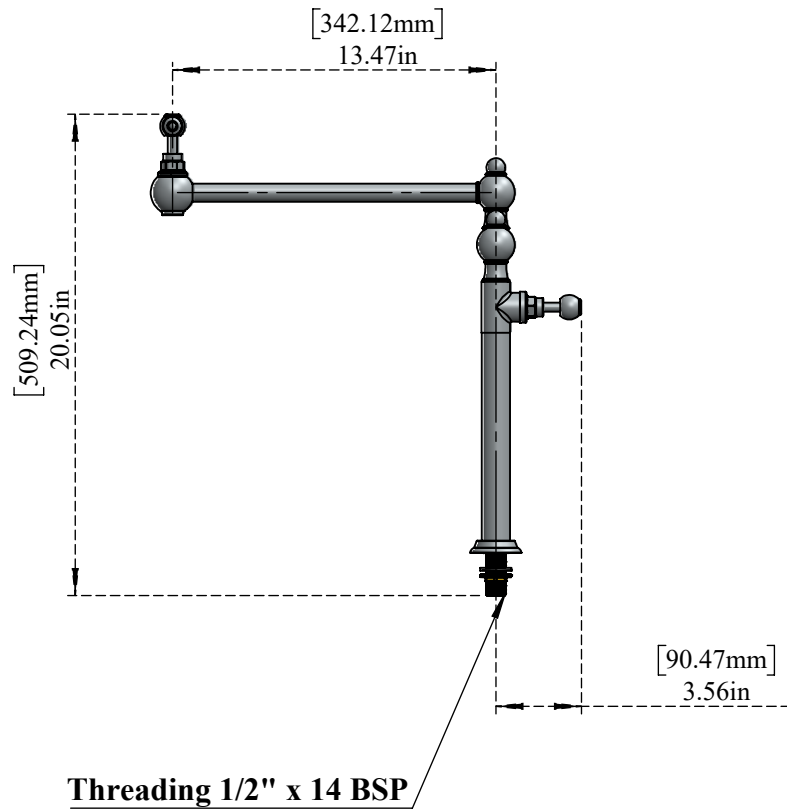

PART NO.-

C8513 Line drawing

TITLE-

Ritual Retractable Deck Mount Pot Filler with Metal

All dimensions are in inches, mm (in bracket)

Note:- Information provided for reference only.

* This document and the information thereon is the property of Krome Dispense Pvt Ltd. & its subsidiaries. Any reproduction in part or as a whole without the written permission of Krome Dispense Pvt Ltd. is prohibited.