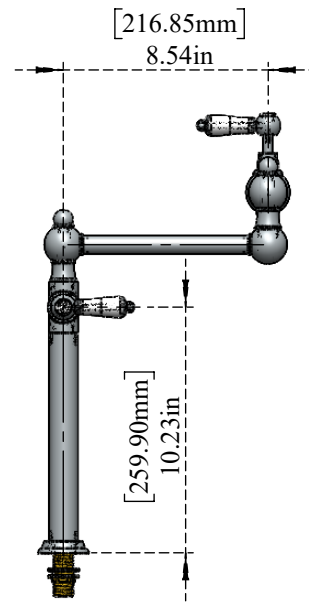

PART NO.-

C8513 Line drawing

TITLE-

Ritual Retractable Deck Mount Pot Filler with Metal

All dimensions are in inches, mm (in bracket)

Note:- Information provided for reference only.

* This document and the information thereon is the property of Krome Dispense Pvt Ltd. & its subsidiaries. Any reproduction in part or as a whole without the written permission of Krome Dispense Pvt Ltd. is prohibited.