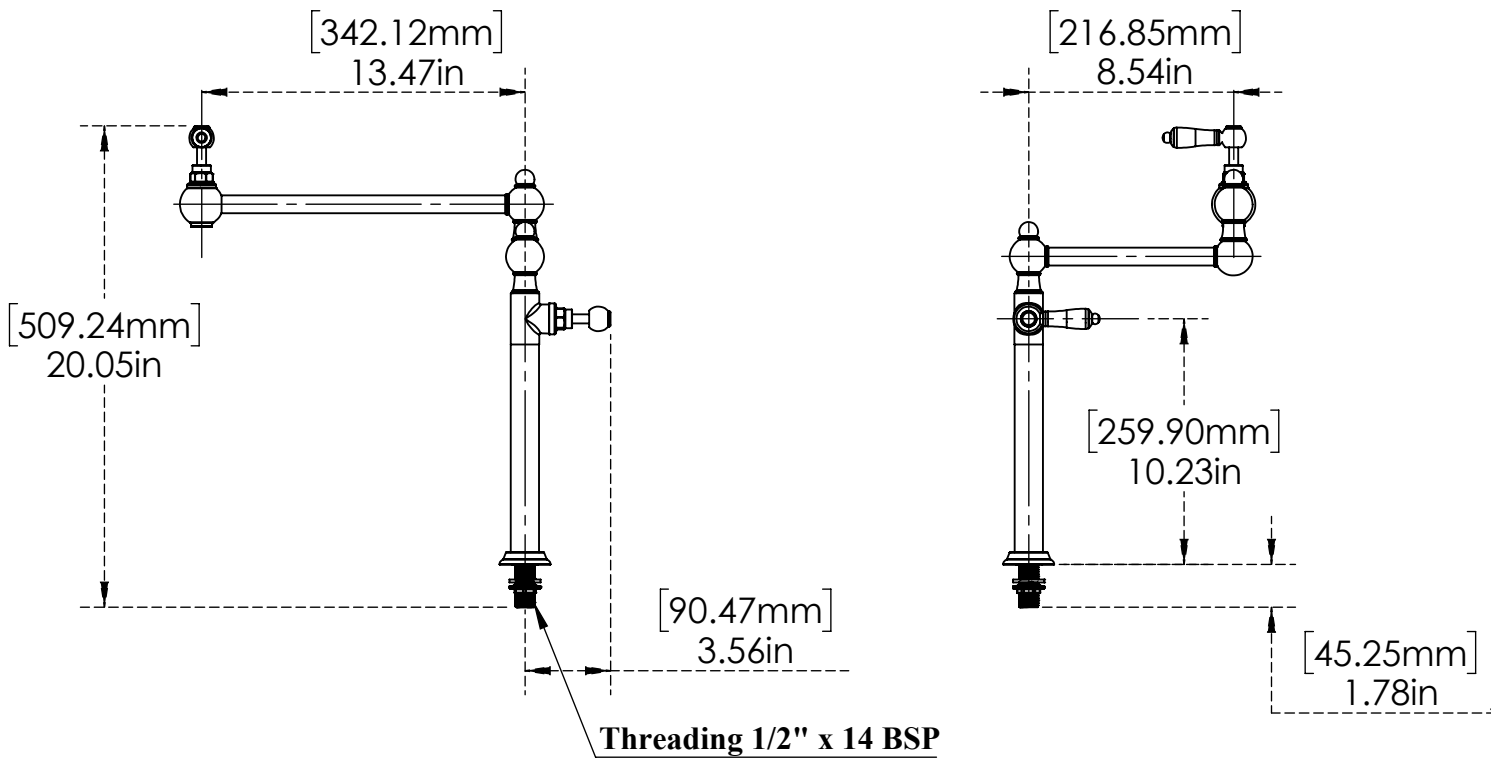

Features & Benefits:

- Full flow with shut off valve at end of spout.
- Durable full range swing spout.
- Single-hole Deck mount.
- A stylish look that includes Metal lever handles.
- The retractable design gives you the flexibility needed when filling cookware.

C8513

Warranty: One Year (Limited)

Product Dimensions:-

Options Available:-

Part No.	Name	Handle	Mounting	Faucet Holes	Faucet Material
C8511	Ritual Retractable Wall Mount Pot Filler with Metal Lever Handle	Metal	Wall	Single	Brass
C8512	Ritual Retractable Wall Mount Pot Filler with Porcelain Lever Handle	Porcelain	Wall	Single	Brass