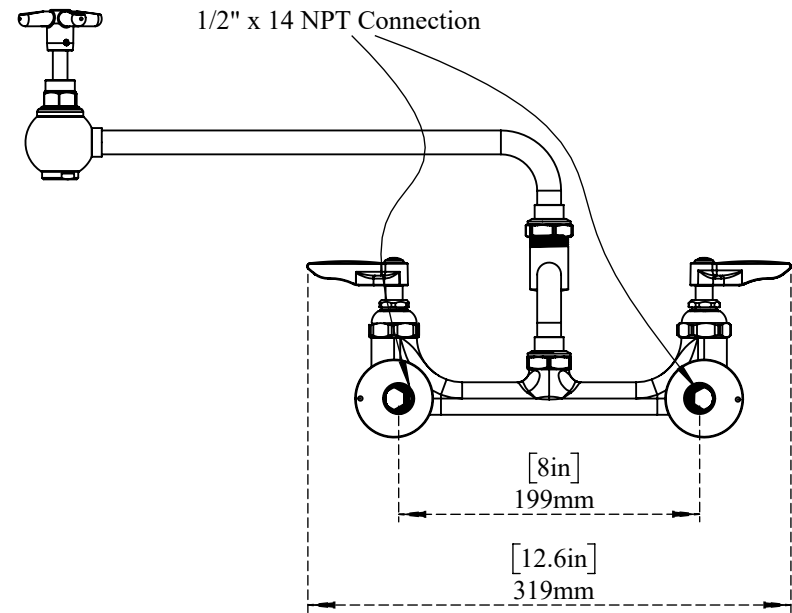

PART NO.-

C8542 Line Drawing

TITLE-

Double Hole Wall Mount Pot Filler Faucet with 8"
Centres- 18" Jointed Spout

All dimensions are in mm, inches (in bracket)

ALUIDS

Note:- Information provided for reference only.