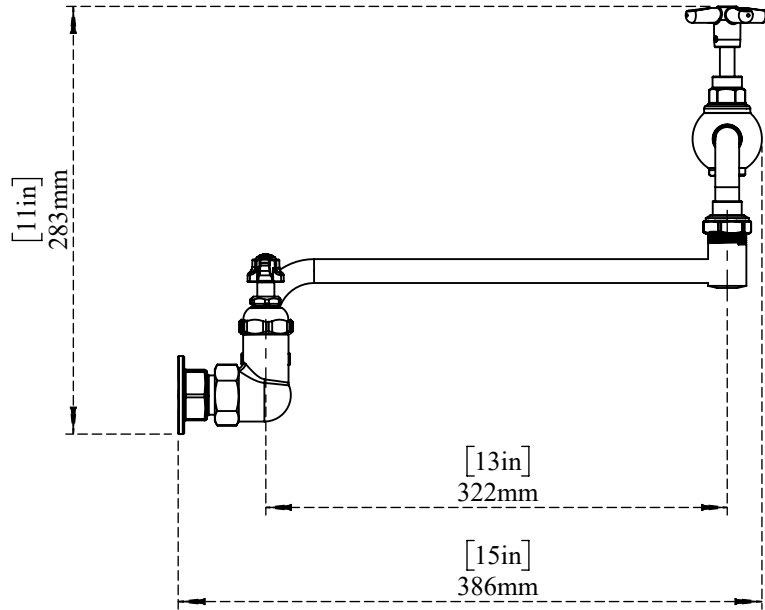

PART NO.-

C8542 Line Drawing

TITLE-

Double Hole Wall Mount Pot Filler Faucet with 8"
Centres- 18" Jointed Spout

All dimensions are in mm, inches (in bracket)

ALUIDS

Note:- Information provided for reference only.