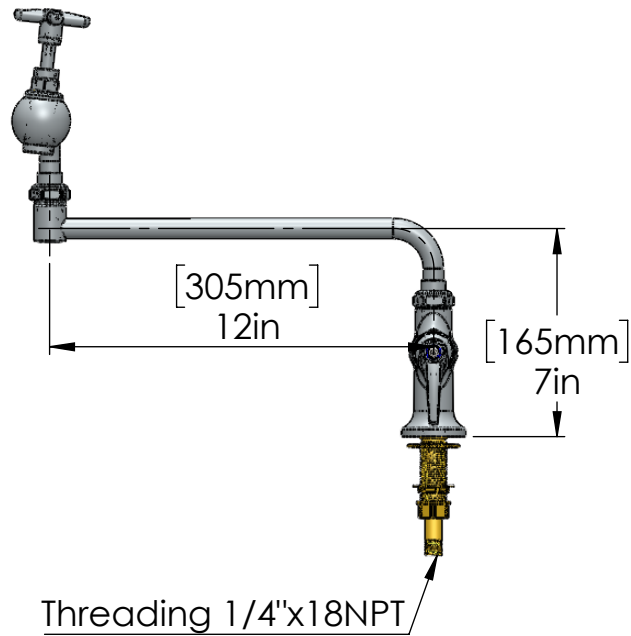

PART NO.-

C8544 line drawing

TITLE-

Single Hole Deck Mount Pot Filler Faucet with 12" Jointed Spout

All dimensions are in inches, mm (in bracket)

**ALUIDS**

Note:- Information provided for reference only.

\* This document and the information thereon is the property of Krome Dispense Pvt Ltd. & its subsidiaries. Any reproduction in part or as a whole without the written permission of Krome Dispense Pvt Ltd. is prohibited.