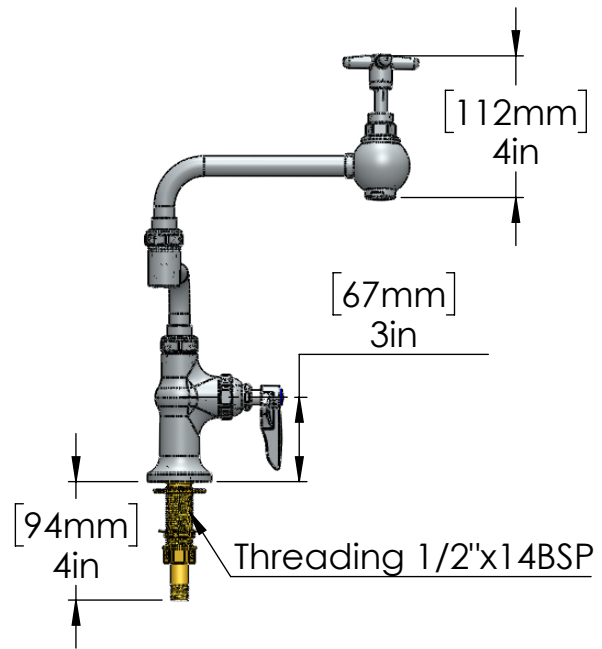

PART NO.-

C8544 line drawing

TITLE-

Single Hole Deck Mount Pot Filler Faucet with 12" Jointed Spout

All dimensions are in inches, mm (in bracket)

**ALUIDS**

Note:- Information provided for reference only.

\* This document and the information thereon is the property of Krome Dispense Pvt Ltd. & its subsidiaries. Any reproduction in part or as a whole without the written permission of Krome Dispense Pvt Ltd. is prohibited.