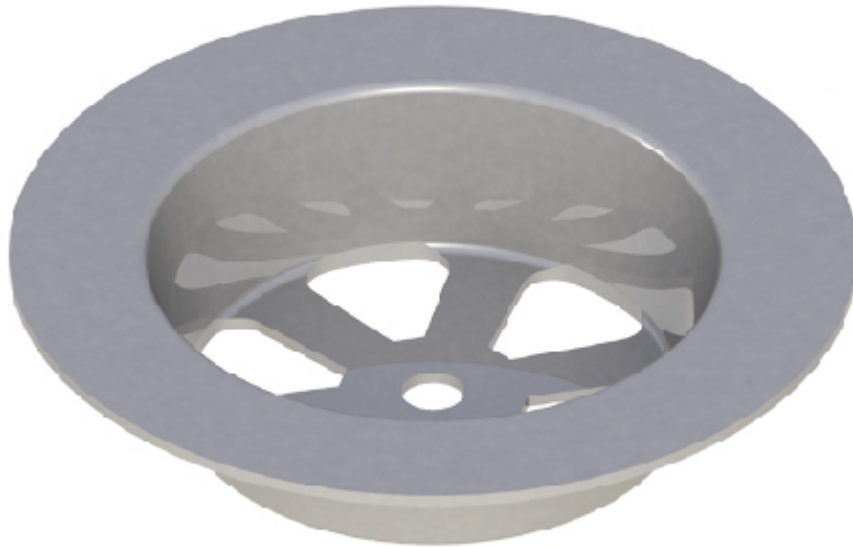

### FEATURES & BENEFITS:

- Specially used for all types of water outlet & Drainage System.
- Ideal for your home and served multi purpose
- Made of heavy duty and durable stainless steel
- SS 20 gauge Polished

## PRODUCT DIMENSIONS:

OPTION AVAILABLE: No Option Available