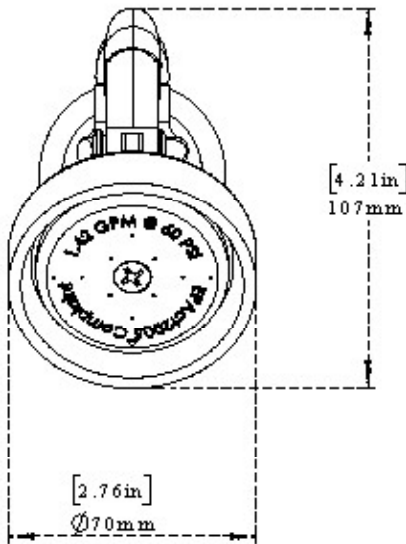

PART NO.-

C9519 Line Drawing

TITLE-

Angled Pre-Rinse Spray Head-1.42 GPM Line Drawing

ALUIDS

Note:- Information provided for reference only

• This document and the information thereon is the property of Kroma Dispense Pvt Ltd. & its subsidiaries. Any reproduction in part or as a whole without the written permission of Kroma Dispense Pvt Ltd. is prohibited.

All dimensions are in inches, mm (in bracket)