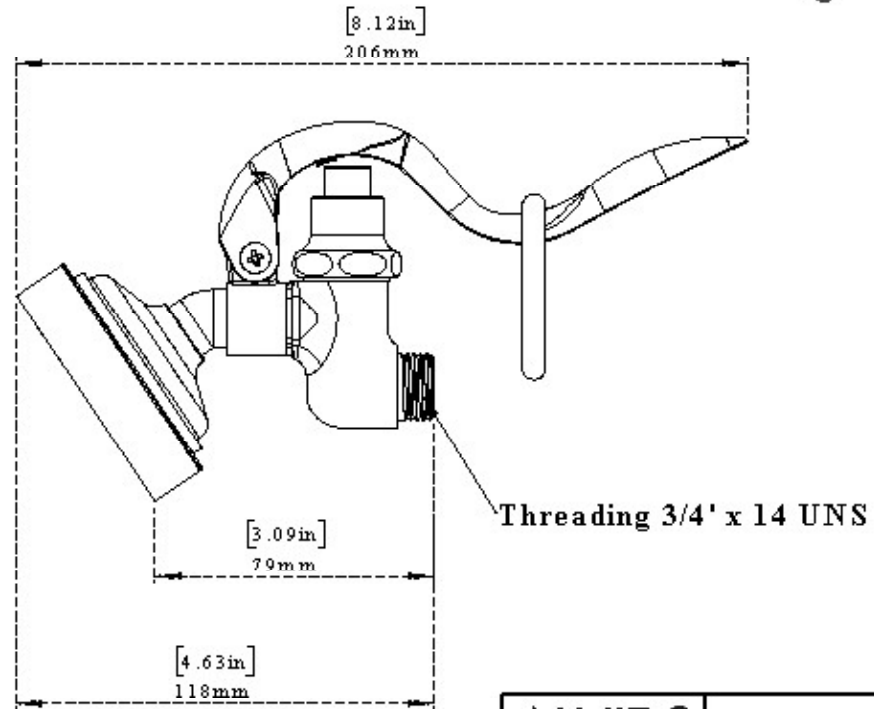

PART NO.-

C9519 Line Drawing

TITLE-

Angled Pre-Rinse Spray Head-1.42 GPM Line Drawing

ALUIDS

Note:- Information provided for reference only

• This document and the information thereon is the property of Kroma Dispense Pvt Ltd. & its subsidiaries. Any reproduction in part or as a whole without the written permission of Kroma Dispense Pvt Ltd. is prohibited.

All dimensions are in inches, mm (in bracket)