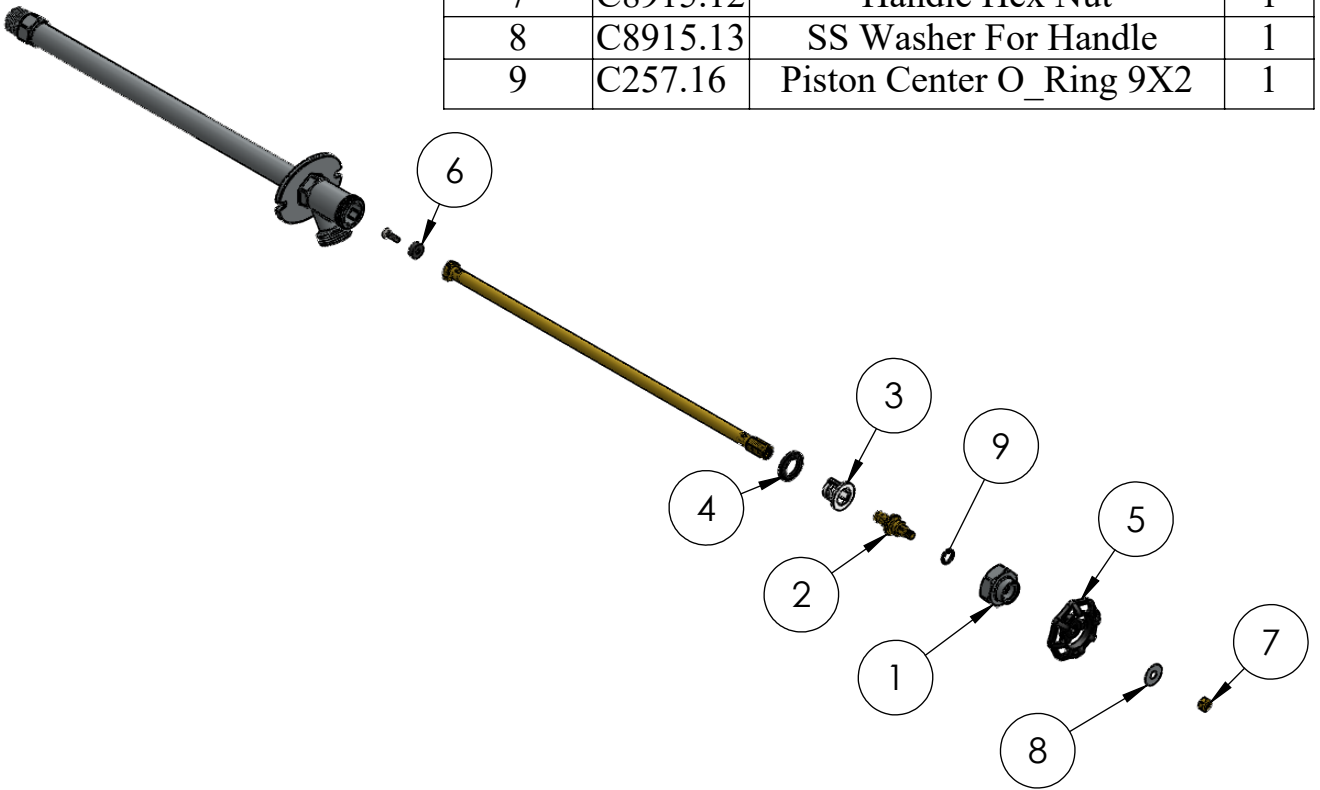

ItemNo.	Part No.	Part Name	Qty.
1	C8915.04	Hex Nut (1-1/16" UNEF)	1
2	C8915.06	Spindle for Check Valve	1
3	C8915.07	Plastic Hex Cover	1
4	C8915.08	Support Rubber Washer	1
5	C8915.09	Outdoor Faucet Water Spigot Handle	1
6	C8915.11	Valve Seat Rubber	1
7	C8915.12	Handle Hex Nut	1
8	C8915.13	SS Washer For Handle	1
9	C257.16	Piston Center O_Ring 9X2	1