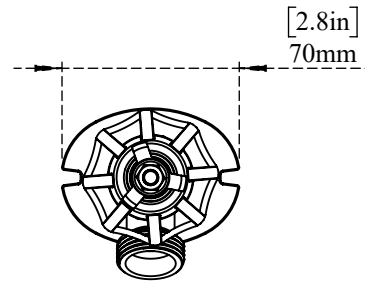

PART NO.-

C8915 Line

TITLE-

Sill Cock Assembly

ALUIDS

Note:- Information provided for reference only.

* This document and the information thereon is the property of Krome Dispense Pvt Ltd. & its subsidiaries. Any reproduction in part or as a whole without the written permission of Krome Dispense Pvt Ltd. is prohibited.

All dimensions are in mm, inches (in bracket)