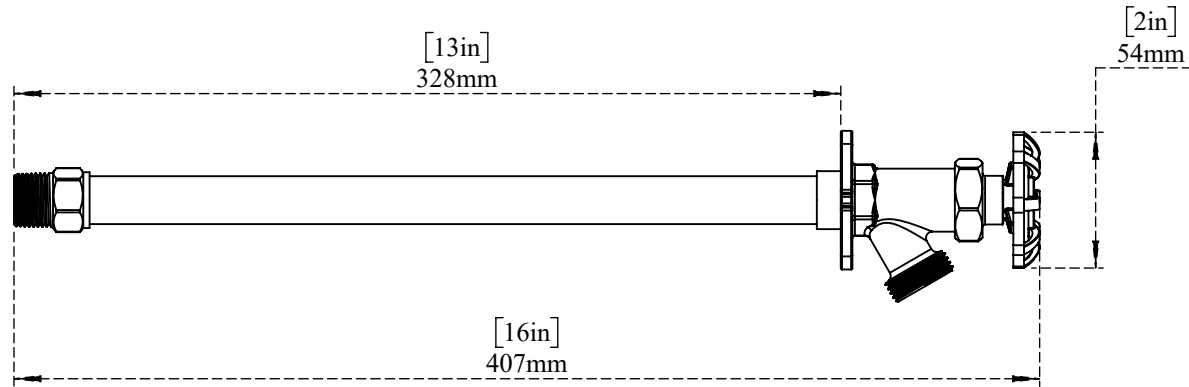

PART NO.-

C8915 Line

TITLE-

Sill Cock Assembly

ALUIDS

Note:- Information provided for reference only.

* This document and the information thereon is the property of Krome Dispense Pvt Ltd. & its subsidiaries. Any reproduction in part or as a whole without the written permission of Krome Dispense Pvt Ltd. is prohibited.

All dimensions are in mm, inches (in bracket)