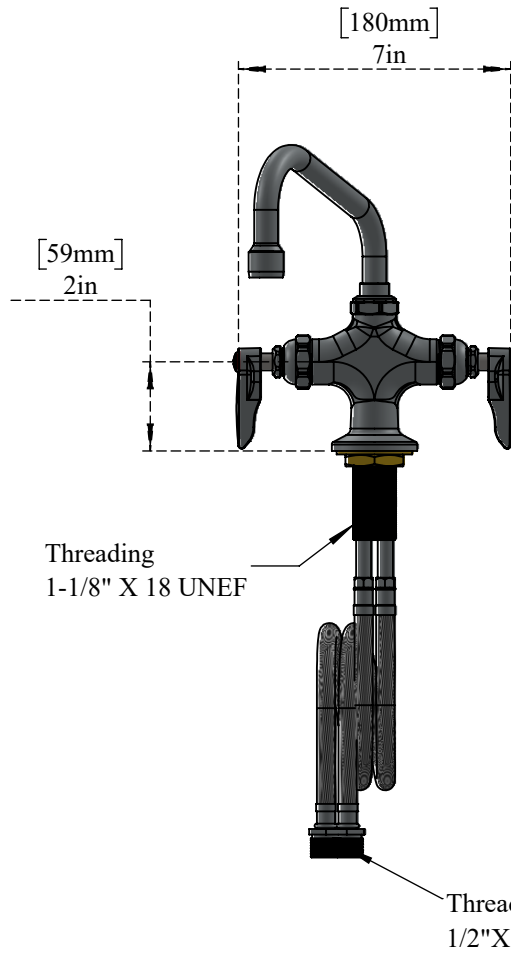

PART NO.-

C8496 Line Drawing

TITLE-

Double Pantry Faucet, Single Hole Base, 6" Spout

All dimensions are in inches, mm (in bracket)

ALUIDS

Note:- Information provided for reference only.

* This document and the information thereon is the property of Krome Dispense Pvt Ltd. & its subsidiaries. Any reproduction in part or as a whole without the written permission of Krome Dispense Pvt Ltd. is prohibited.