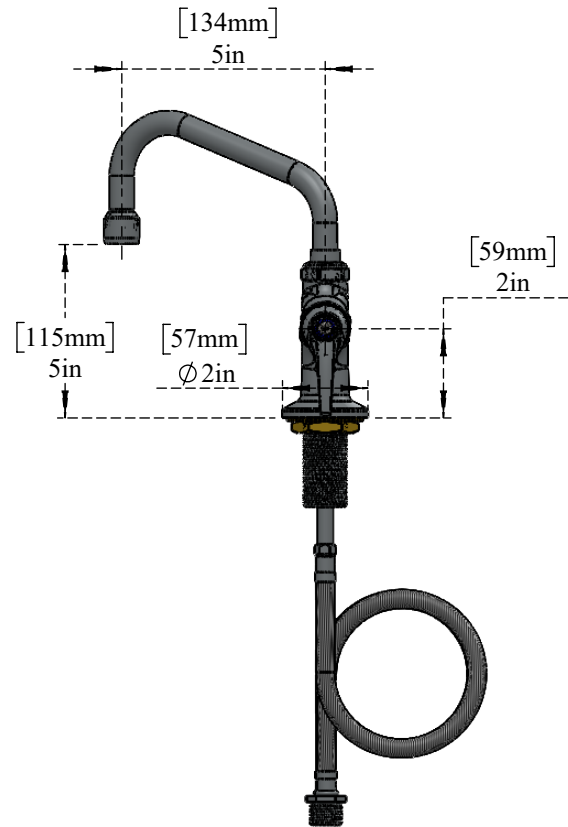

PART NO.-

C8496 Line Drawing

TITLE-

Double Pantry Faucet, Single Hole Base, 6" Spout

All dimensions are in inches, mm (in bracket)

ALUIDS

Note:- Information provided for reference only.

* This document and the information thereon is the property of Krome Dispense Pvt Ltd. & its subsidiaries. Any reproduction in part or as a whole without the written permission of Krome Dispense Pvt Ltd. is prohibited.