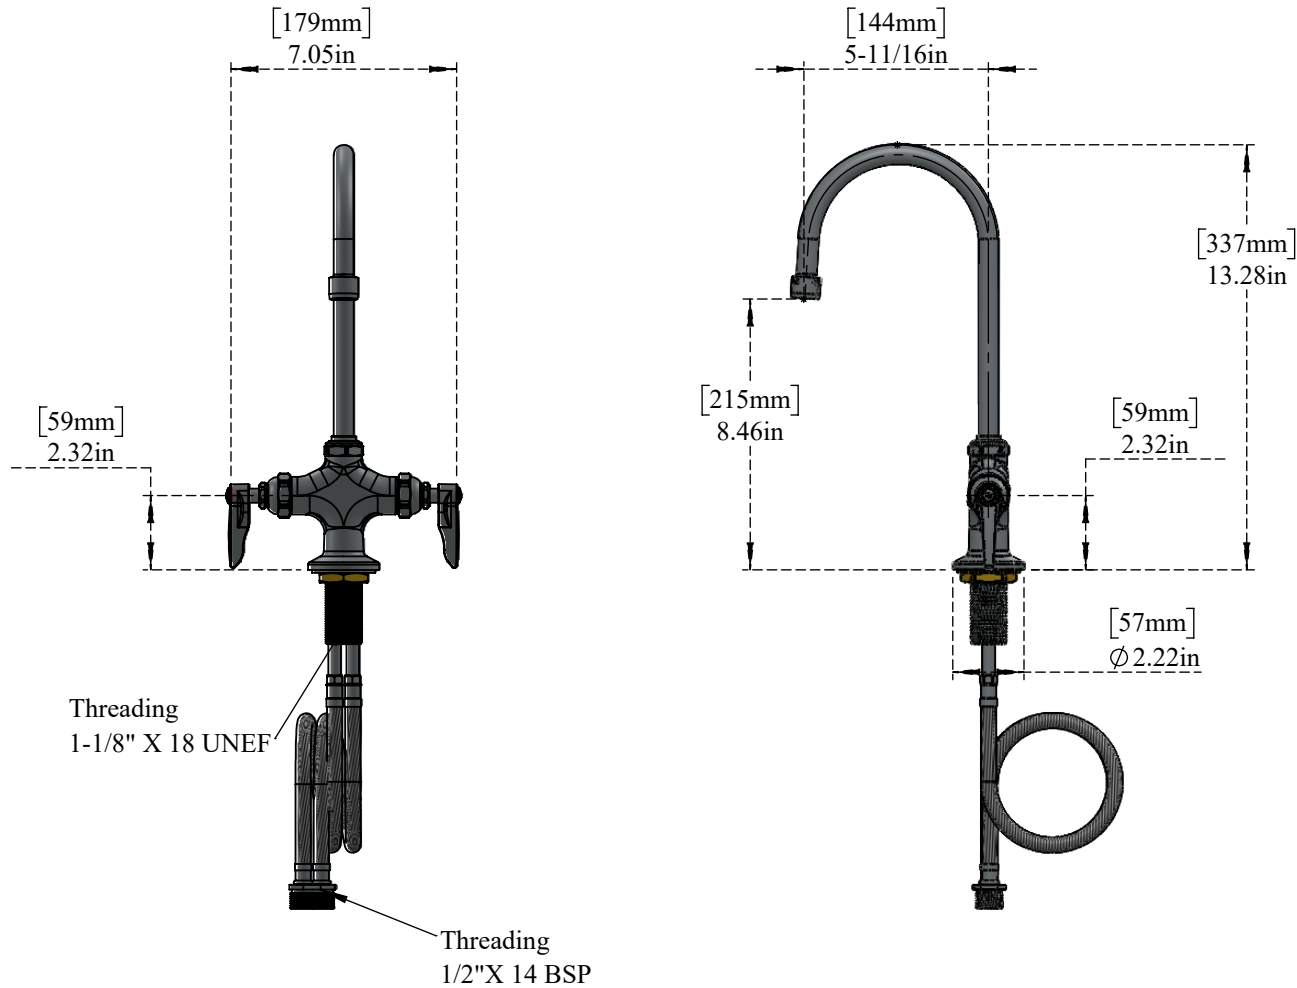

PART NO.-

C8498 Line Drawing

TITLE-

Double Pantry Faucet, Single Hole Base. 5-11/16"  
Swivel Gooseneck

All dimensions are in inches, mm (in bracket)

Note:- Information provided for reference only.

\* This document and the information thereon is the property of Krome Dispense Pvt Ltd. & its subsidiaries. Any reproduction in part or as a whole without the written permission of Krome Dispense Pvt Ltd. is prohibited.