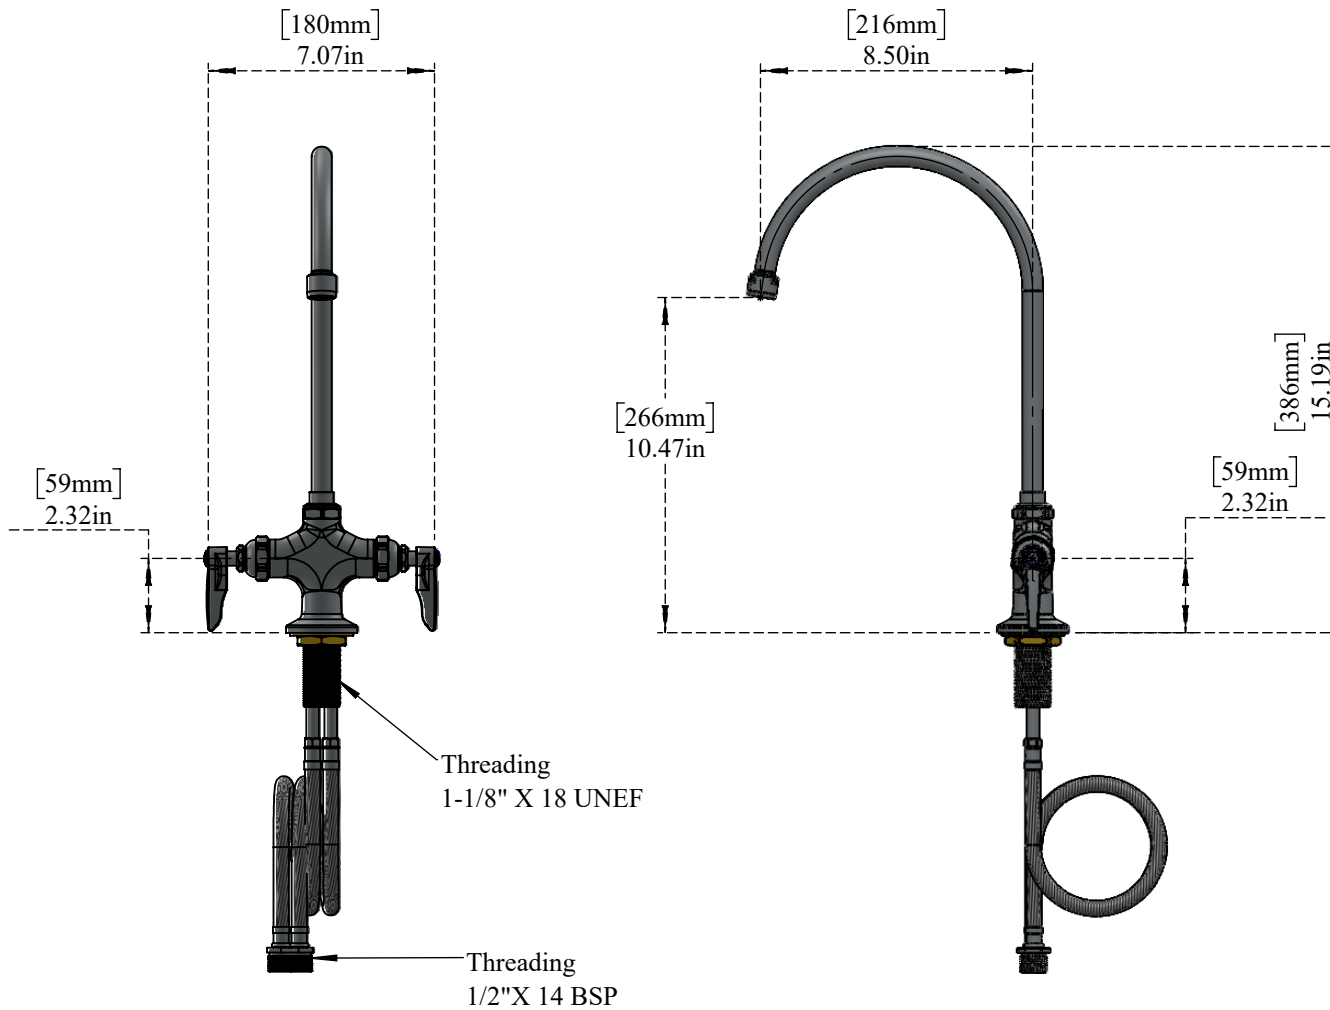

PART NO.-

C8499 Line Drawing

TITLE- Double Pantry Faucet, Single Hole Base, 8-1/2" Swivel
Gooseneck

ALUIDS

Note:- Information provided for reference only.

* This document and the information thereon is the property of Krome Dispense Pvt Ltd. & its subsidiaries. Any reproduction in part or as a whole without the written permission of Krome Dispense Pvt Ltd. is prohibited.

All dimensions are in inches, mm (in bracket)