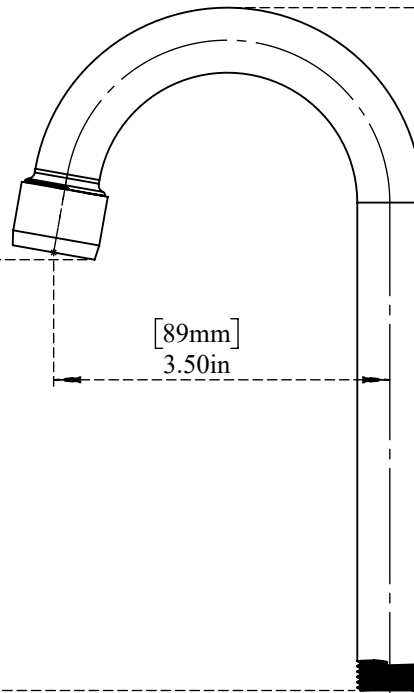

PART NO.-

C8073

TITLE- 3-3/4" Wide Rigid Gooseneck Spout

[23mm]
Ø0.91in

[17mm]
Ø0.68in

Threading 3/8" x 18 NPT

[89mm]
3.50in

[181mm]
7.11in

[114mm]
4.49in

ALUIDS

Note:- Information provided for reference only.

* This document and the information thereon is the property of Krome Dispense Pvt Ltd. &its subsidiaries. Any reproduction in part or as a whole without the written permission of Krome Dispense Pvt Ltd. is prohibited.

All dimensions are in inches, mm (in bracket)