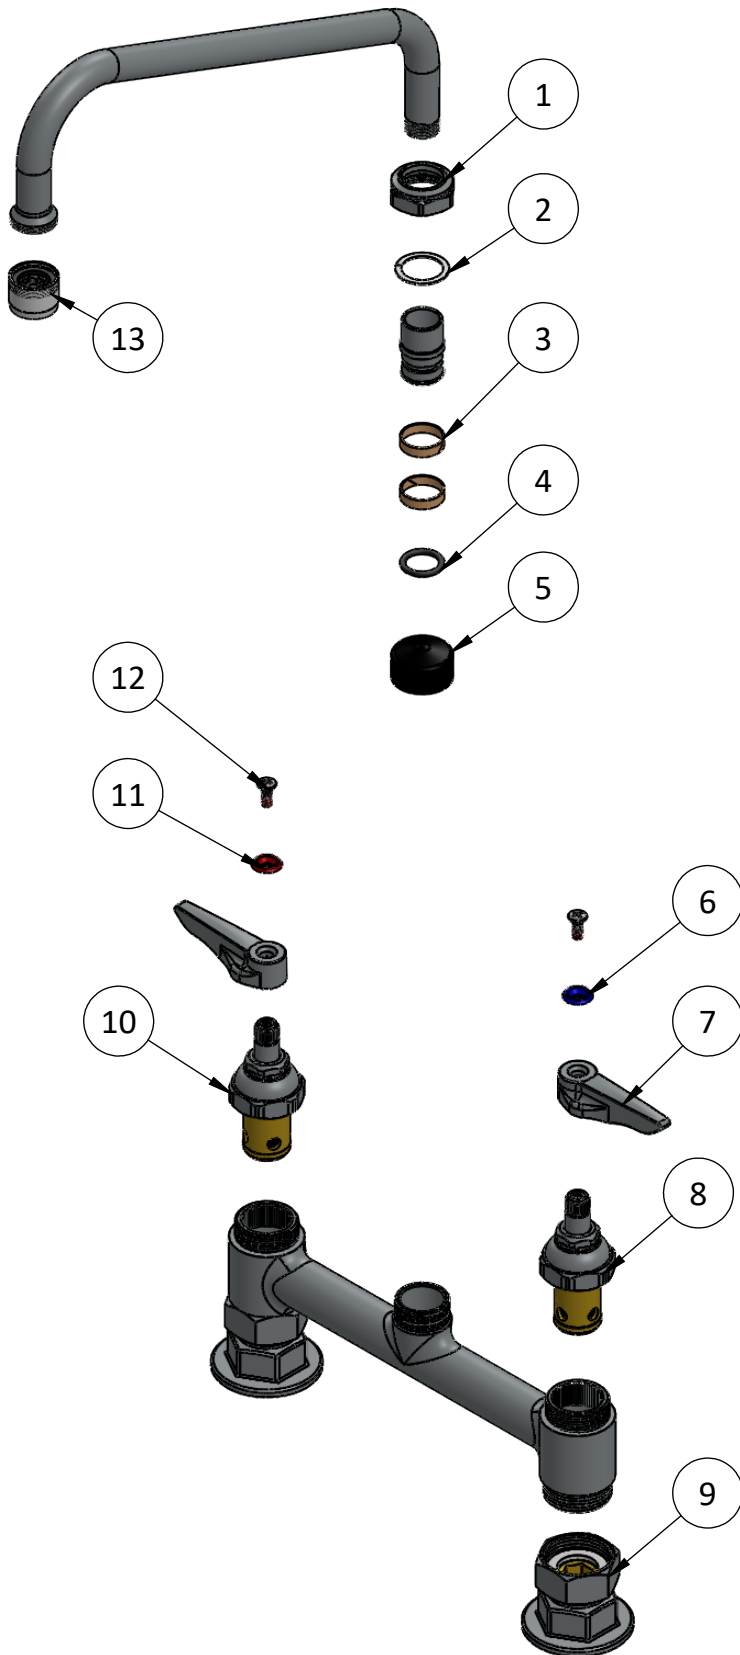

Deck Mount Pantry Faucets

Double Pantry Deck Mount Swivel Base Faucet with 14" Swing Nozzle C8195

Sr.No.	Part No.	Part Name	Qty.
1	C8145.01.03	Swivel Hexnut	1
2	C8145.01.04	Swivel Washer	1
3	C8145.01.05	Swivel Sleeve	2
4	C753.04	O-Ring For Quick Disconnect	1
5	C8134.03	Cap for Pre Rinser Assembly	1
6	C8137	Cold Index (Blue)	1
7	C8135	Lever	2
8	C8138	Spindle Assembly Cold (LH)	1
9	C8121	1/2" NPT Female Eccentric Flange assembly with washer	2
10	C8134	Spindle Assembly Hot (RH)	1
11	C8136	Hot Index (Red)	1
12	C8139	Oval (Raised Head) Nylock Screw for Handle	2
13	C8202.50	Aerator,Aerator Holder and Rubber washer Sub-Assembly	1