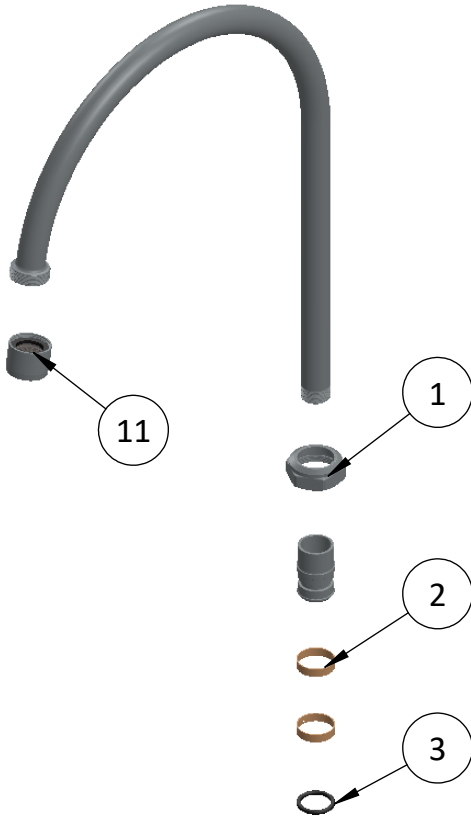

Deck Mount Pantry Faucets

Double Pantry Faucet ,Deck Mount,8" Centers
 , 8-1/2" Swivel Gooseneck , Lever Handles

C8197

Sr.No.	Part No.	Part Name	Qty.
1	C8145.01.03	Swivel Hexnut	1
2	C8145.01.05	Swivel Sleeve	2
3	C753.04	O-Ring For Quick Disconnect	1
4	C8139	Oval (Raised Head) Nylock Screw for Handle	2
5	C8137	Cold Index (Blue)	1
6	C8135	Lever	2
7	C8138	Spindle Assembly Cold (LH)	1
8	C8121	1/2" NPT Female Eccentric Flange assembly with washer	2
9	C8134	Spindle Assembly Hot (RH)	1
10	C8136	Hot Index (Red)	1
11	C8202.50	Aerator,Aerator Holder and Rubber washer Sub-Assembly	1