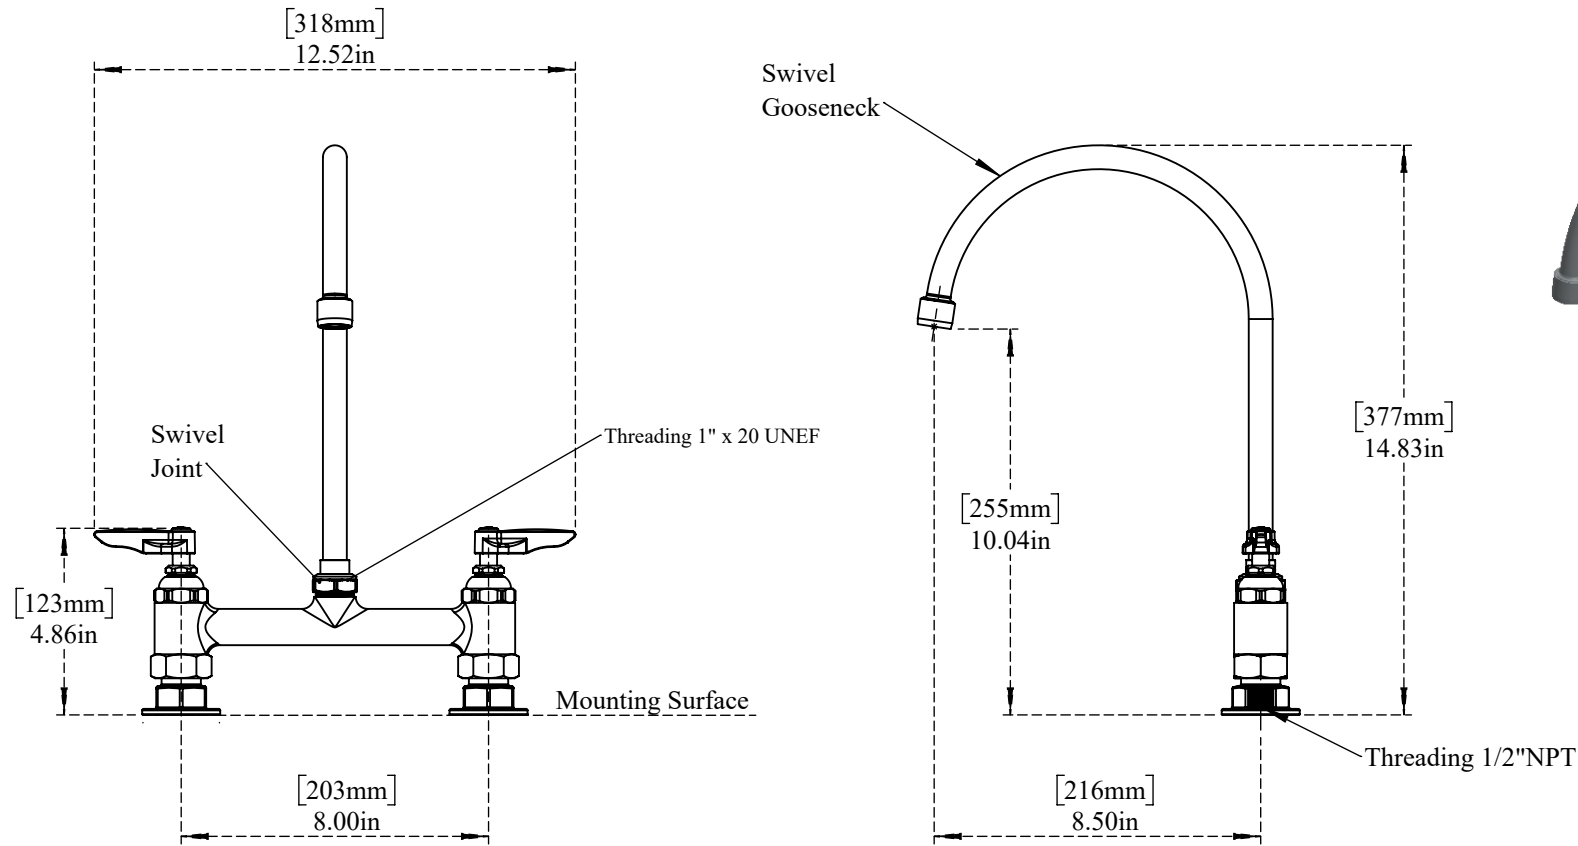

PART NO.-

C8197

TITLE- Double Pantry Faucet, Deck Mount, 8" Centers, 8-1/2" Swivel Gooseneck, Lever Handles

ALUIDS	Note:- Information provided for reference only.
* This document and the information thereon is the property of Krome Dispense Pvt Ltd. & its subsidiaries. Any reproduction in part or as a whole without the written permission of Krome Dispense Pvt Ltd. is prohibited.	

All dimensions are in inches, mm (in bracket)