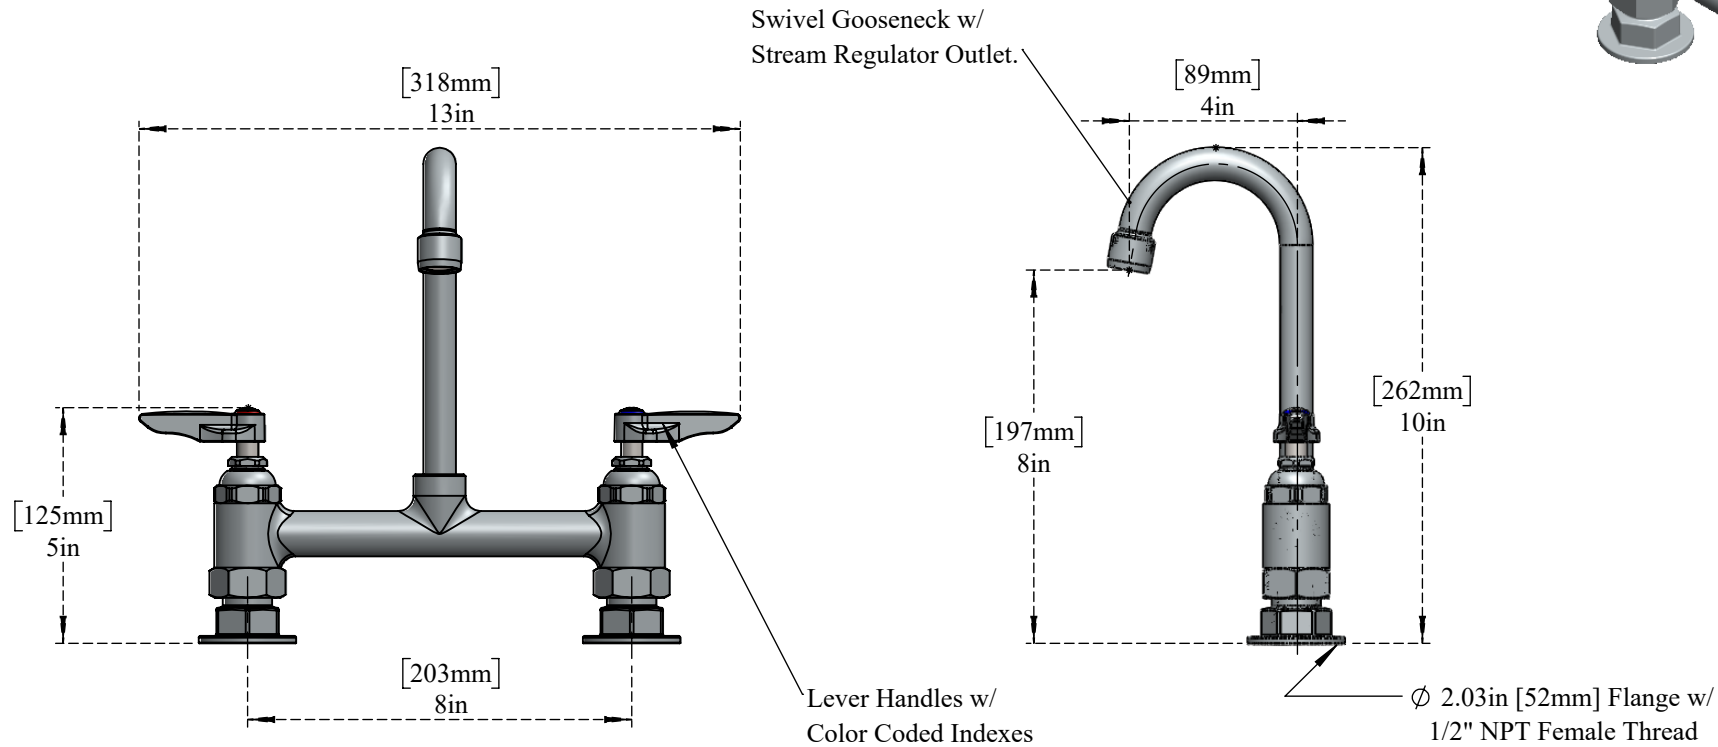

PART NO.-

C8233 Line Drawing

TITLE-

Double Pantry Faucet, Deck Mount, 8" Centers, 3-3/4" WIDE Rigid Gooseneck, Lever Handles

All dimensions are in inches, mm (in bracket)

**ALUIDS**

Note:- Information provided for reference only.