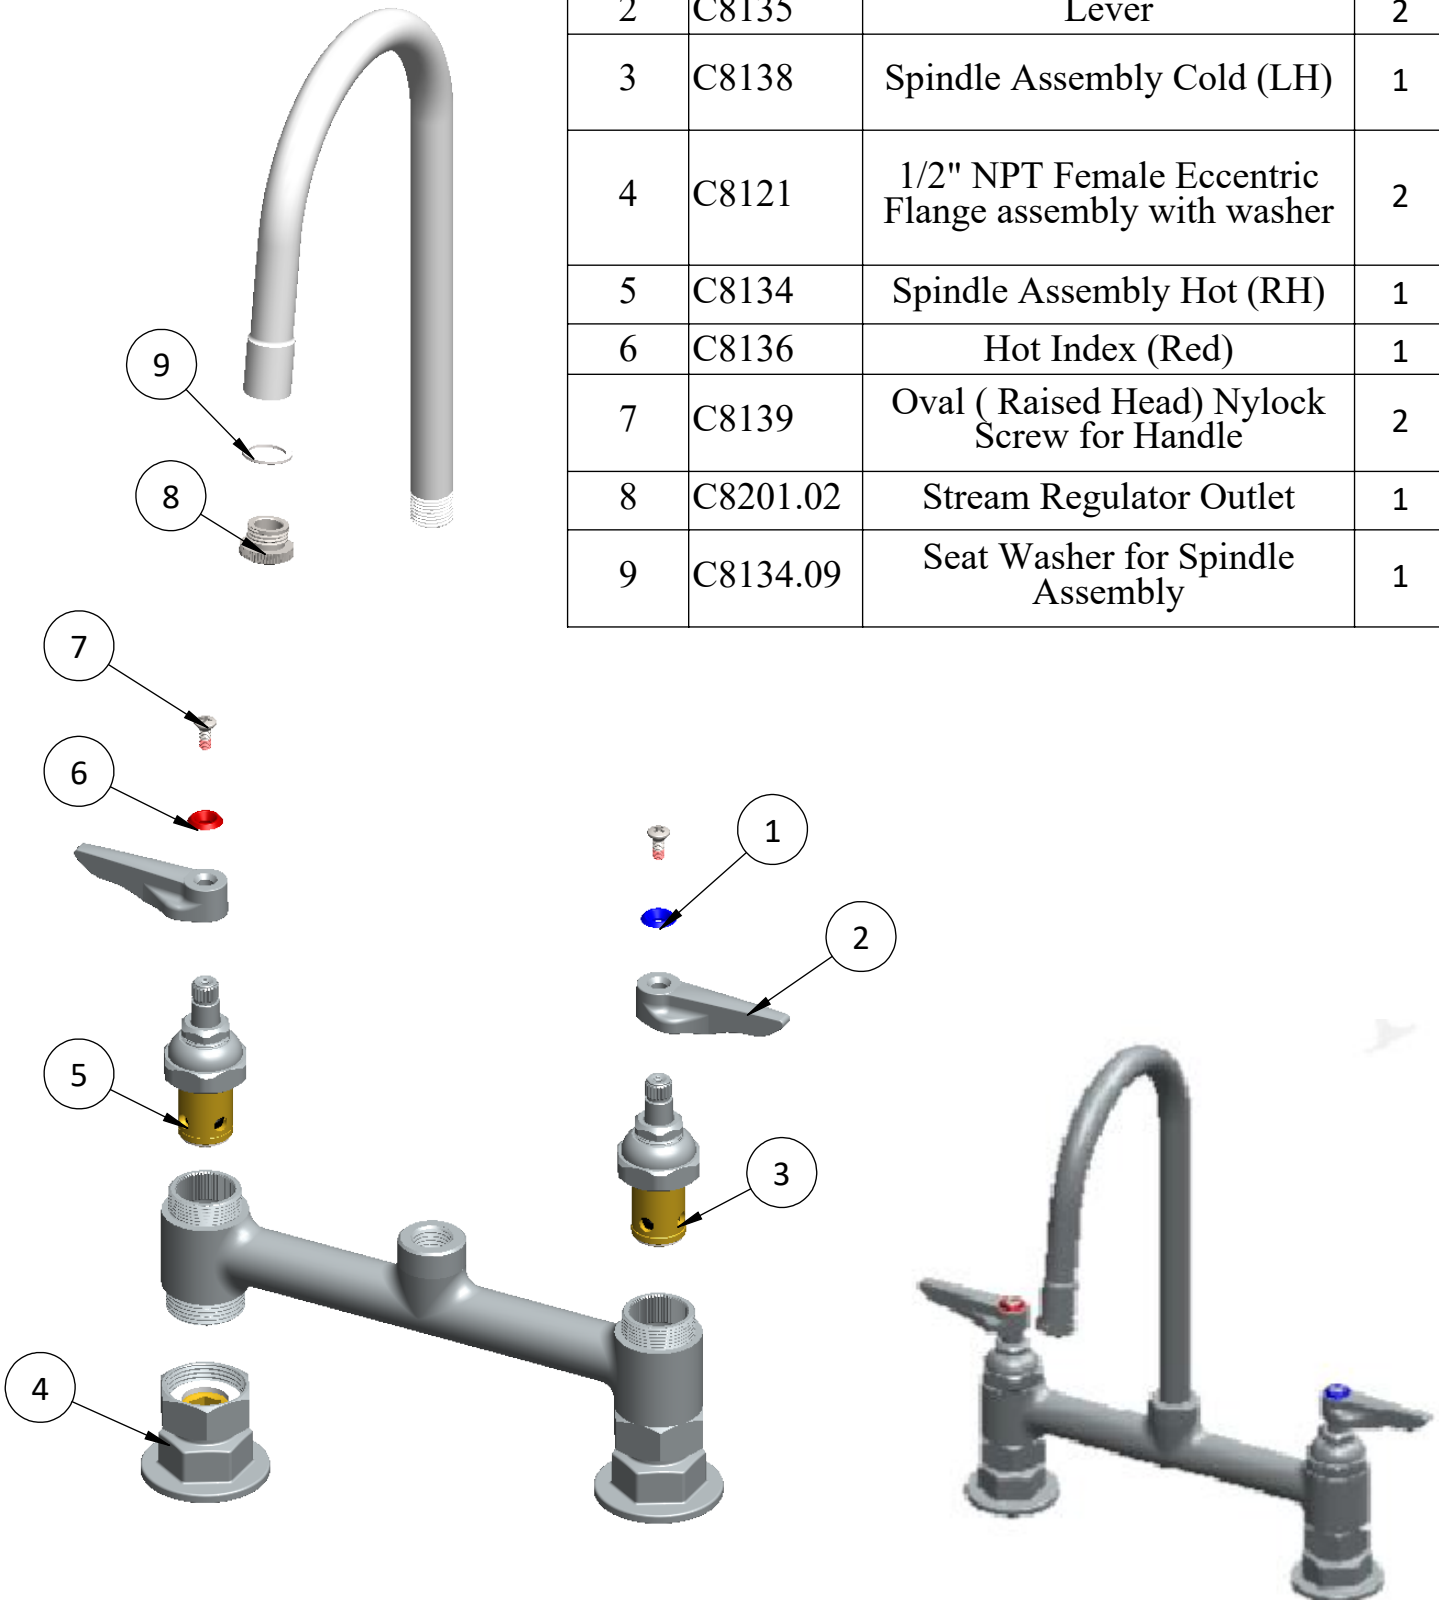

Deck Mount Pantry Faucets

Double Pantry Faucet, Deck Mount, 8" Centers,
5 11/16" WIDE Rigid Gooseneck, Lever Handles

C8234

Sr. No.	Part No.	Part Name	Qty.
1	C8137	Cold Index (Blue)	1
2	C8135	Lever	2
3	C8138	Spindle Assembly Cold (LH)	1
4	C8121	1/2" NPT Female Eccentric Flange assembly with washer	2
5	C8134	Spindle Assembly Hot (RH)	1
6	C8136	Hot Index (Red)	1
7	C8139	Oval (Raised Head) Nylock Screw for Handle	2
8	C8201.02	Stream Regulator Outlet	1
9	C8134.09	Seat Washer for Spindle Assembly	1