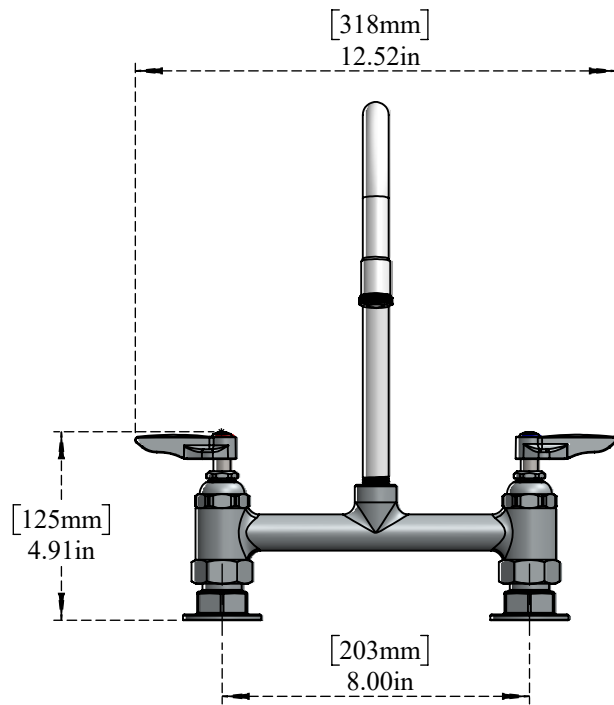

PART NO.-

C8234 Line Drawing

TITLE- Double Pantry Faucet, Deck Mount, 8" Centers, 5-11/16" WIDE Rigid Gooseneck, Lever Handles

All dimensions are in inches, mm (in bracket)

Note:- Information provided for reference only.