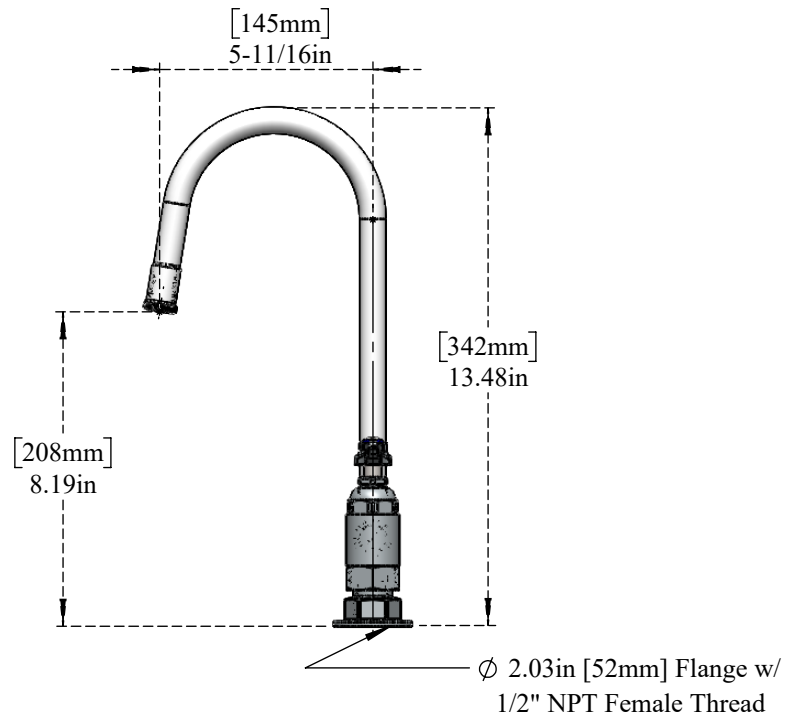

PART NO.-

C8234 Line Drawing

TITLE- Double Pantry Faucet, Deck Mount, 8" Centers, 5-11/16" WIDE Rigid Gooseneck, Lever Handles

All dimensions are in inches, mm (in bracket)

Note:- Information provided for reference only.