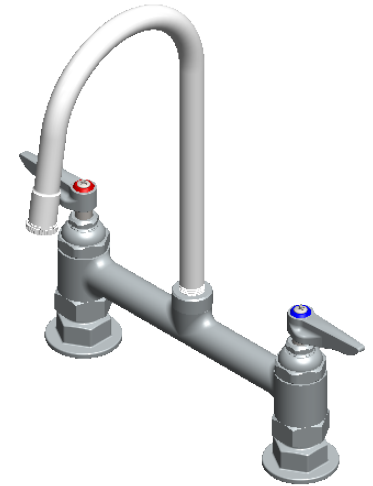

PART NO.-

C8234 Line Drawing

TITLE- Double Pantry Faucet, Deck Mount, 8" Centers, 5-11/16" WIDE Rigid Gooseneck, Lever Handles

All dimensions are in inches, mm (in bracket)

Note:- Information provided for reference only.