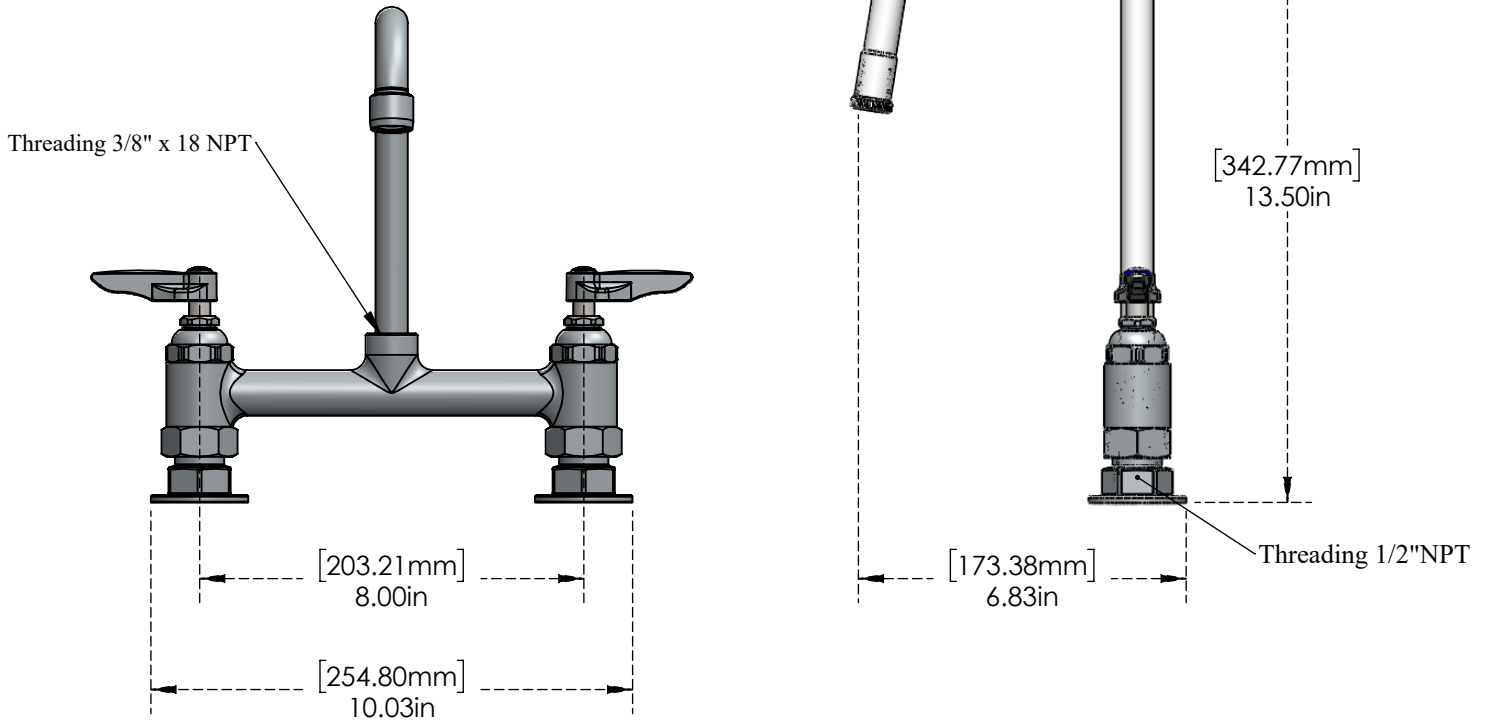

Product Dimensions:-

Options Available:

Part Number	Part Name	Finish	Mount Type
C8233	Double Pantry Faucet, Deck Mount, 8" Centers, 3-3/4" WIDE Rigid Gooseneck, Lever Handles	Polished CP	Deck Mount
C8235	Double Pantry Faucet, Deck Mount, 8" Centers, 8" WIDE Rigid Gooseneck, Lever Handles	Polished CP	Deck Mount