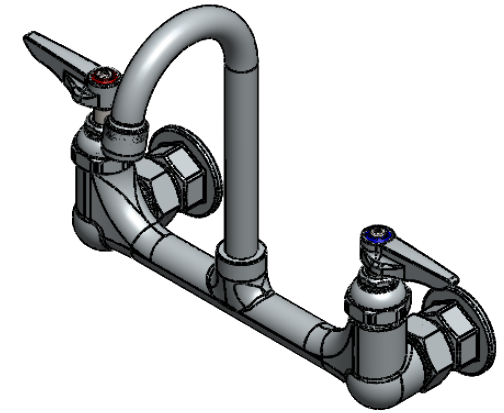

PART NO.-

C8237 Line Drawing

TITLE-

Double Pantry Faucet, Wall Mount, 8" Centers, 3 3/4" WIDE Rigid Gooseneck, Lever Handles

ALUIDS

Note:- Information provided for reference only.

* This document and the information thereon is the property of Krome Dispense Pvt Ltd. & its subsidiaries. Any reproduction in part or as a whole without the written permission of Krome Dispense Pvt Ltd. is prohibited.

All dimensions are in inches, mm (in bracket)