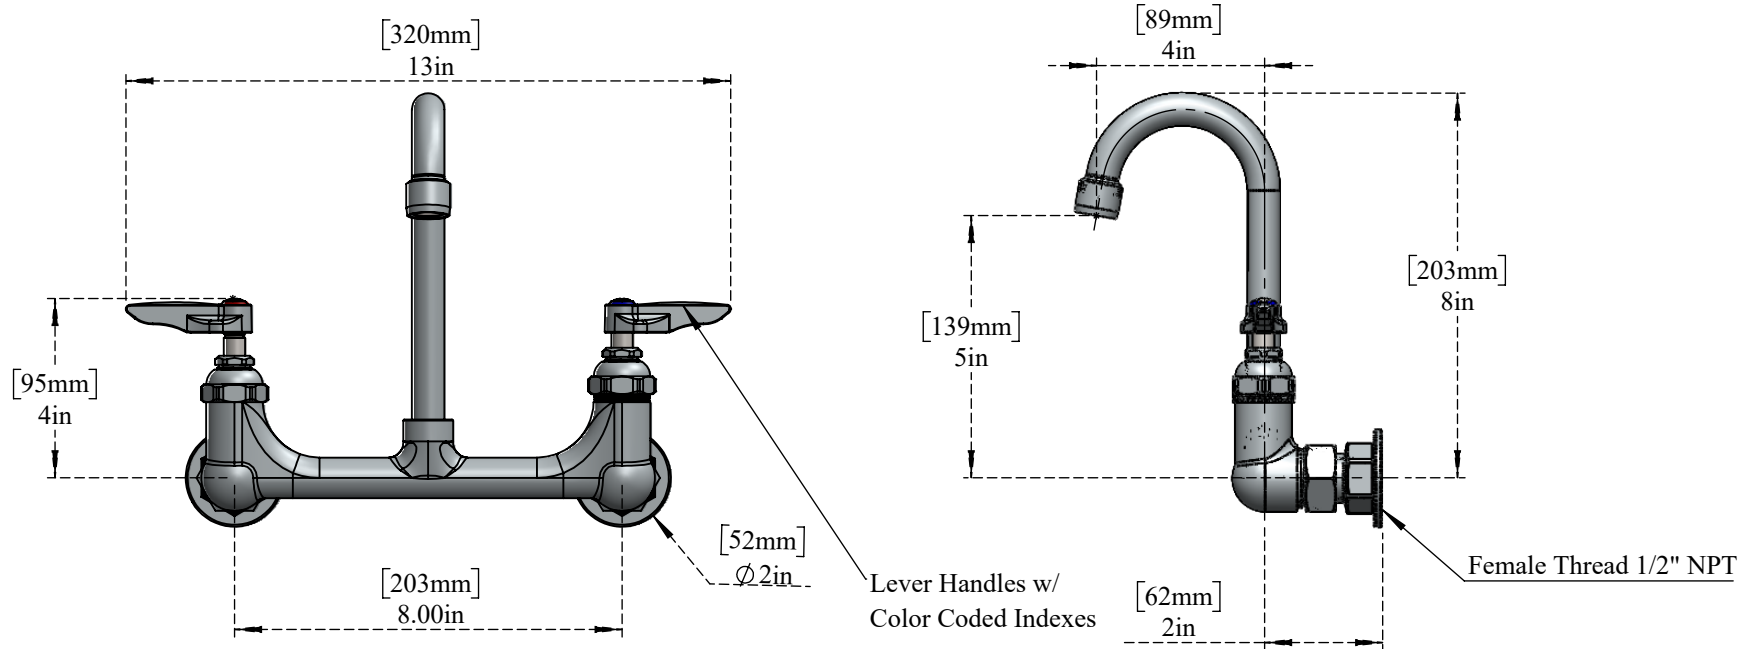

PART NO.-

C8237 Line Drawing

TITLE-

Double Pantry Faucet, Wall Mount, 8" Centers, 3 3/4" WIDE Rigid Gooseneck, Lever Handles

ALUIDS

Note:- Information provided for reference only.

* This document and the information thereon is the property of Krome Dispense Pvt Ltd. & its subsidiaries. Any reproduction in part or as a whole without the written permission of Krome Dispense Pvt Ltd. is prohibited.

All dimensions are in inches, mm (in bracket)