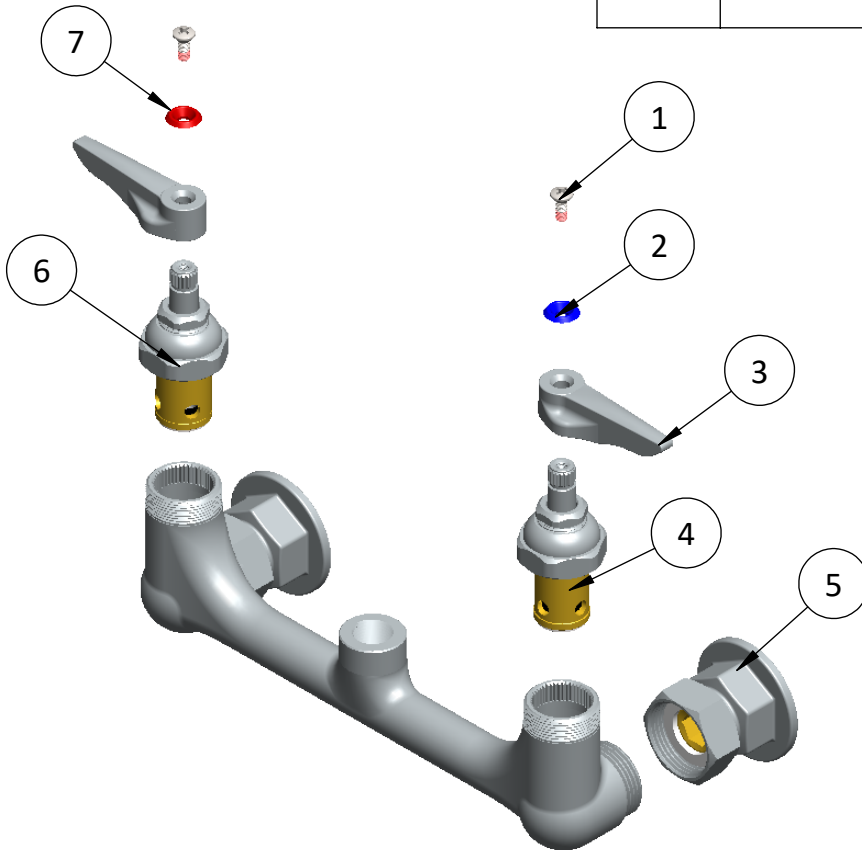

Wall Mount Pantry Faucets

Double Pantry Faucet, Wall Mount, 8" Centers,
8" WIDE Rigid Gooseneck, Lever Handles
C8239

Sr.No.	Part No.	Part Name	Qty.
1	C8139	Oval (Raised Head) Nylock Screw for Handle	2
2	C8137	Cold Index (Blue)	1
3	C8135	Lever	2
4	C8138	Spindle Assembly Cold (LH)	1
5	C8121	1/2" NPT Female Eccentric Flange assembly with washer	2
6	C8134	Spindle Assembly Hot (RH)	1
7	C8136	Hot Index (Red)	1
8	C8202.50	Aerator, Aerator Holder and Rubber washer Sub- Assembly	1