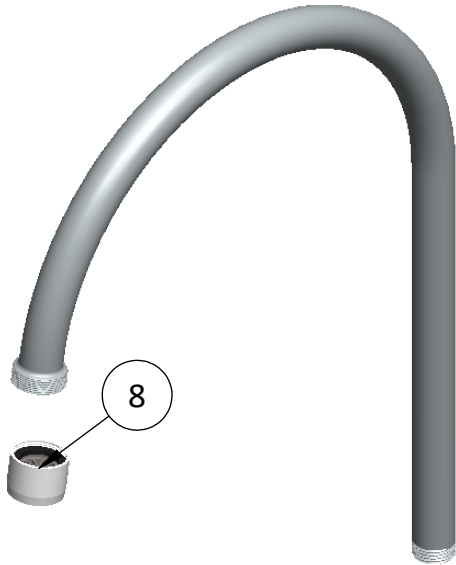

Wall Mount Pantry Faucets

Double Pantry Faucet, Wall Mount, 8" Centers,
8" WIDE Rigid Gooseneck, Lever Handles
C8239

Sr.No.	Part No.	Part Name	Qty.
1	C8139	Oval (Raised Head) Nylock Screw for Handle	2
2	C8137	Cold Index (Blue)	1
3	C8135	Lever	2
4	C8138	Spindle Assembly Cold (LH)	1
5	C8121	1/2" NPT Female Eccentric Flange assembly with washer	2
6	C8134	Spindle Assembly Hot (RH)	1
7	C8136	Hot Index (Red)	1
8	C8202.50	Aerator, Aerator Holder and Rubber washer Sub- Assembly	1