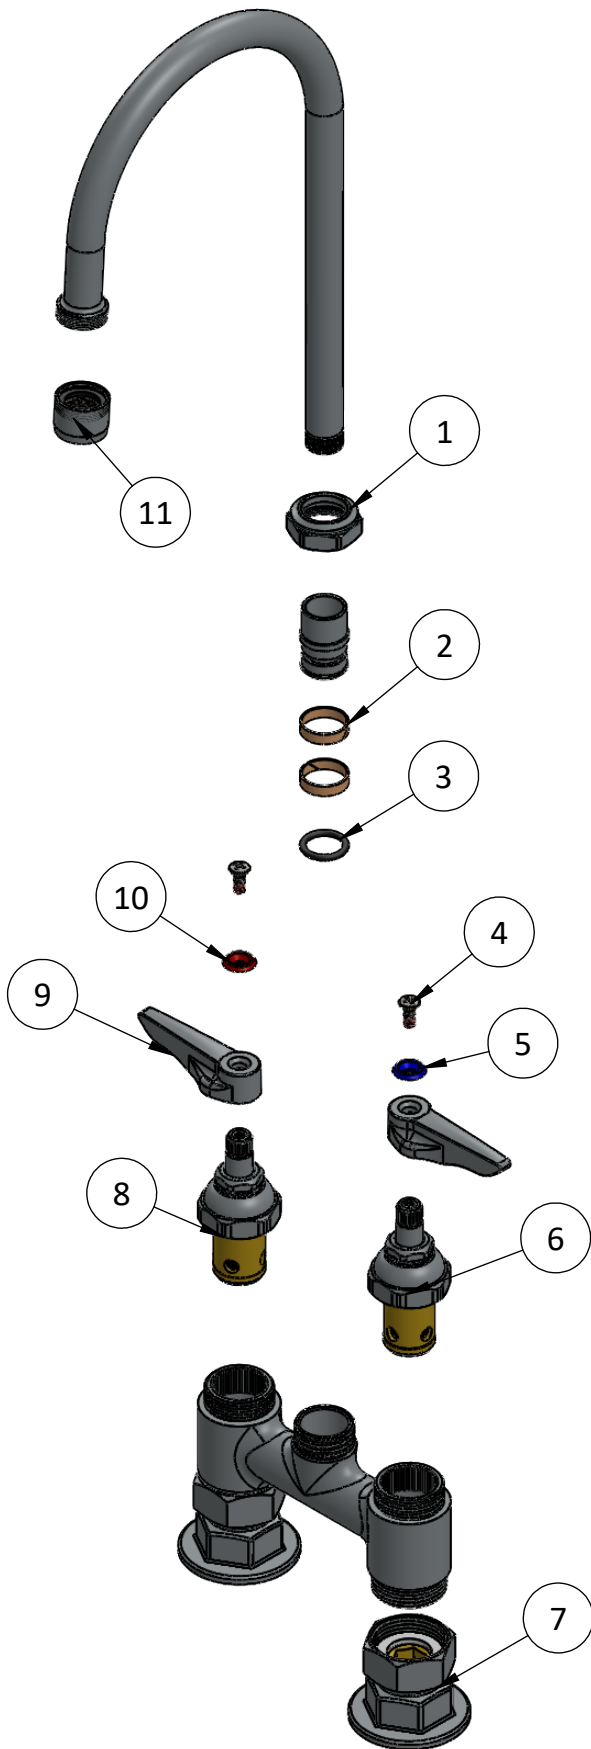

## Deck Mount Pantry Faucets

Double Pantry Faucet, Deck Mount, 4" Centers,  
5-11/16" wide Swivel Gooseneck  
**C8278**

Sr.No.	Part No.	Part Name	Qty.
1	C8145.01.03	Swivel Hexnut	1
2	C8145.01.05	Swivel Sleeve	2
3	C753.04	O-Ring For Quick Disconnect	1
4	C8139	Oval ( Raised Head) Nylock Screw for Handle	2
5	C8137	Cold Index (Blue)	1
6	C8138	Spindle Assembly Cold (LH)	1
7	C8121	1/2" NPT Female Eccentric Flange assembly with washer	2
8	C8134	Spindle Assembly Hot (RH)	1
9	C8135	Lever	2
10	C8136	Hot Index (Red)	1
11	C8202.50	Aerator,Aerator Holder and Rubber washer Sub-Assembly	1