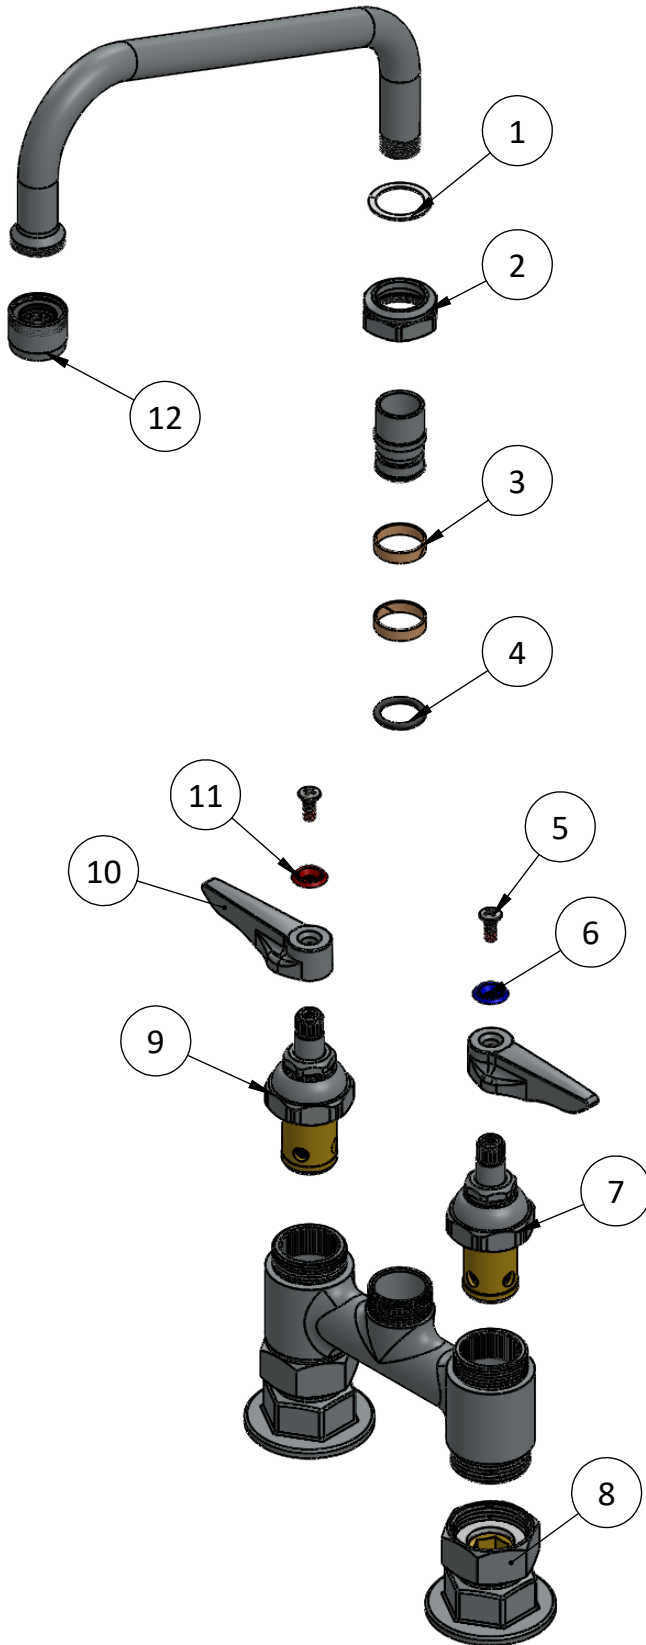

## Deck Mount Pantry Faucets

### 4" Center-Double Pantry Deck Mount Swivel Base Faucet with 8" Swing Nozzle C8367

Sr. No.	Part No.	Part Name	Qty.
1	C8145.01.04	Swivel Washer	1
2	C8145.01.03	Swivel Hexnut	1
3	C8145.01.05	Swivel Sleeve	2
4	C753.04	O-Ring For Quick Disconnect	1
5	C8139	Oval ( Raised Head) Nylock Screw for Handle	2
6	C8137	Cold Index (Blue)	1
7	C8138	Spindle Assembly Cold (LH)	1
8	C8121	1/2" NPT Female Eccentric Flange assembly with washer	2
9	C8134	Spindle Assembly Hot (RH)	1
10	C8135	Lever	2
11	C8136	Hot Index (Red)	1
12	C8202.50	Aerator,Aerator Holder and Rubber washer Sub-Assembly	1