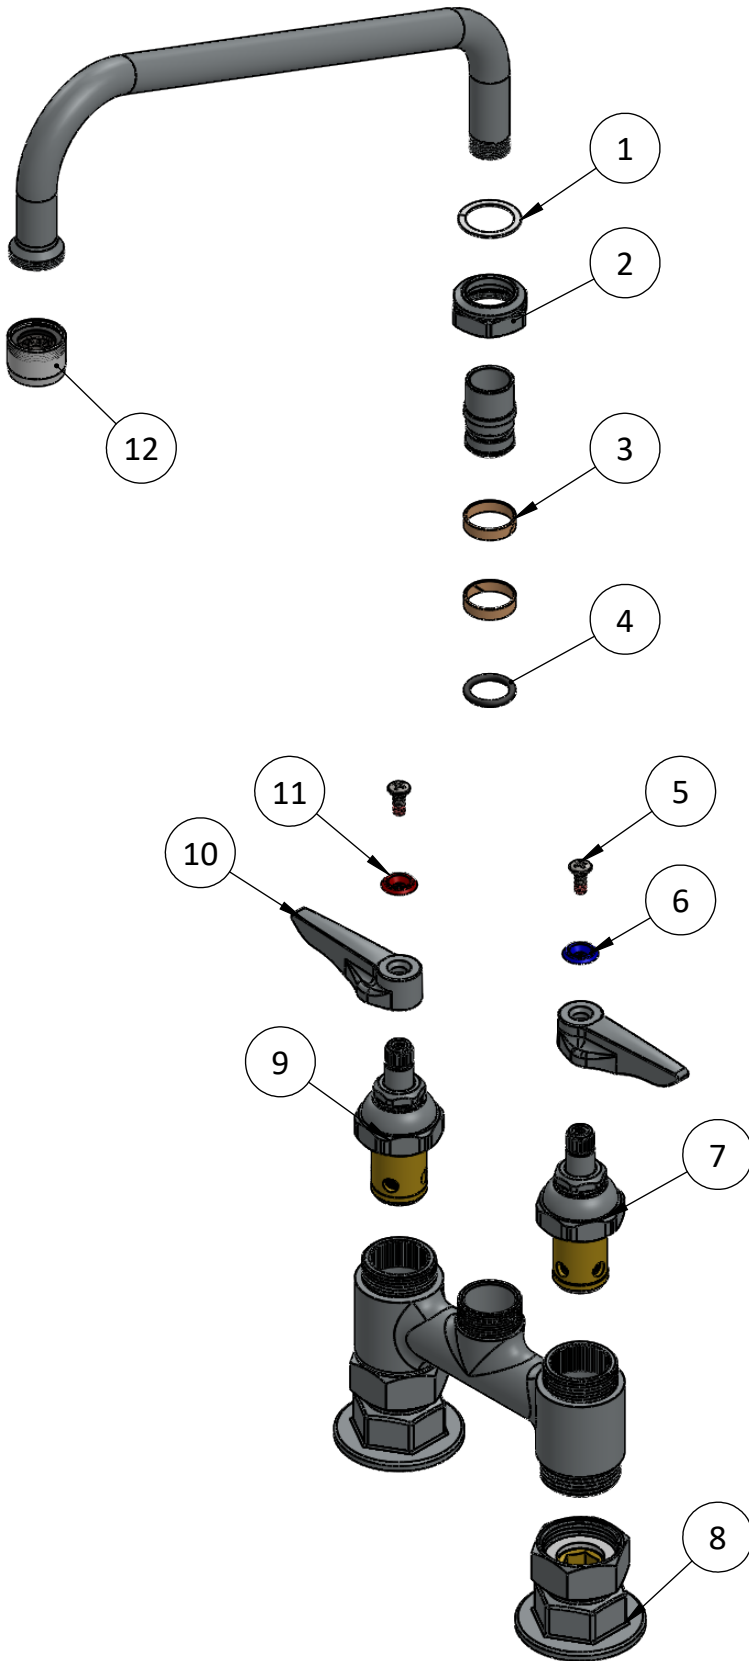

Deck Mount Pantry Faucets

4" Center-Double Pantry Deck Mount Swivel Base Faucet with 10" Swing Nozzle C8368

Sr.No.	Part No.	Part Name	Qty.
1	C8145.01.04	Swivel Washer	1
2	C8145.01.03	Swivel Hexnut	1
3	C8145.01.05	Swivel Sleeve	2
4	C753.04	O-Ring For Quick Disconnect	1
5	C8139	Oval (Raised Head) Nylock Screw for Handle	2
6	C8137	Cold Index (Blue)	1
7	C8138	Spindle Assembly Cold (LH)	1
8	C8121	1/2" NPT Female Eccentric Flange assembly with washer	2
9	C8134	Spindle Assembly Hot (RH)	1
10	C8135	Lever	2
11	C8136	Hot Index (Red)	1
12	C8202.50	Aerator, Aerator Holder and Rubber washer Sub-Assembly	1