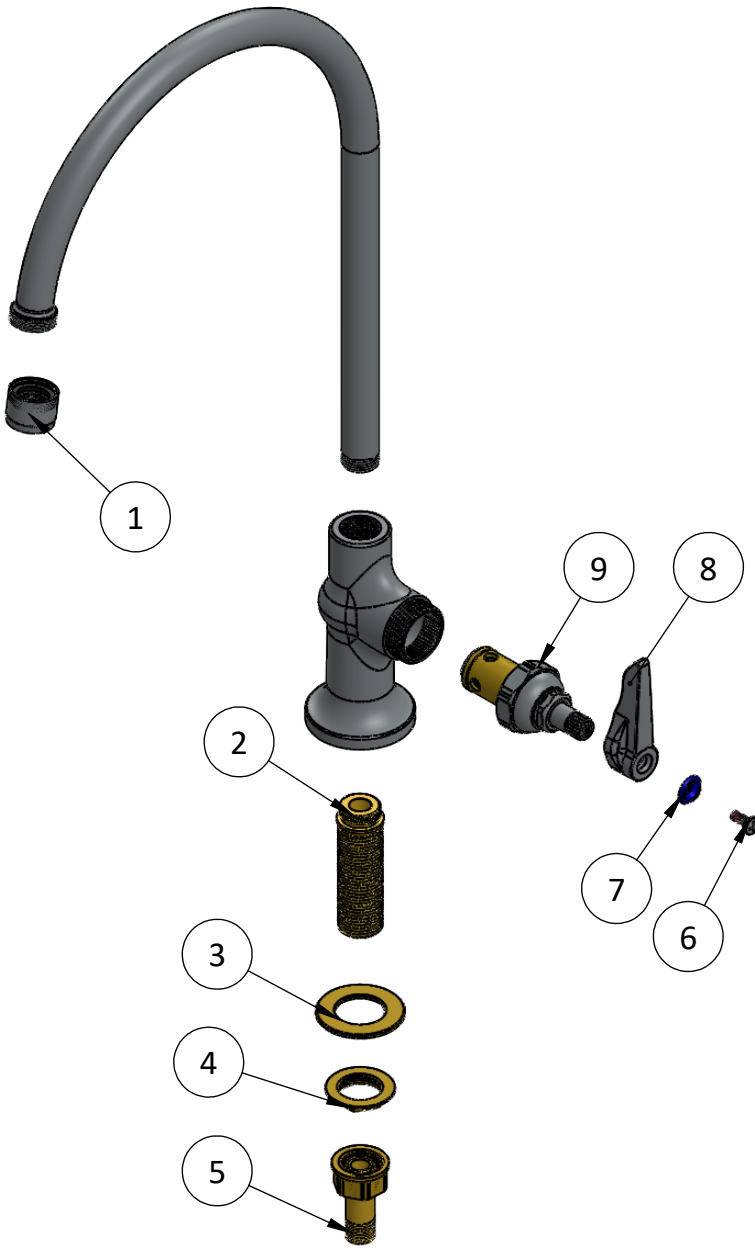

## Deck Mount Pantry Faucets

Single Hole Single Temperature Commercial Deck Mount Faucet ,  
 Lever Handle , 8" Rigid Gooseneck w/stream regulator & 1/2" NPSM  
 Male Inlet – Lead Free Brass  
**C8427**

Sr.No.	Part No.	Part Name	Qty.
1	C8202.50	Aerator, Aerator Holder and Rubber washer Sub-Assembly	1
2	C8183.01.02	Threaded Bush for Single Pantry Base Faucet	1
3	C8118.02	Brass washer for deck faucet mounting kit	1
4	C8112.03	Lock Nut for Wall Faucet Mounting Kit	1
5	C8452	1/4" NPT Tailpiece & Nut	1
6	C8139	Oval ( Raised Head) Nylock Screw for Handle	1
7	C8137	Cold Index (Blue)	1
8	C8135	Lever	1
9	C8138	Spindle Assembly Cold (LH)	1