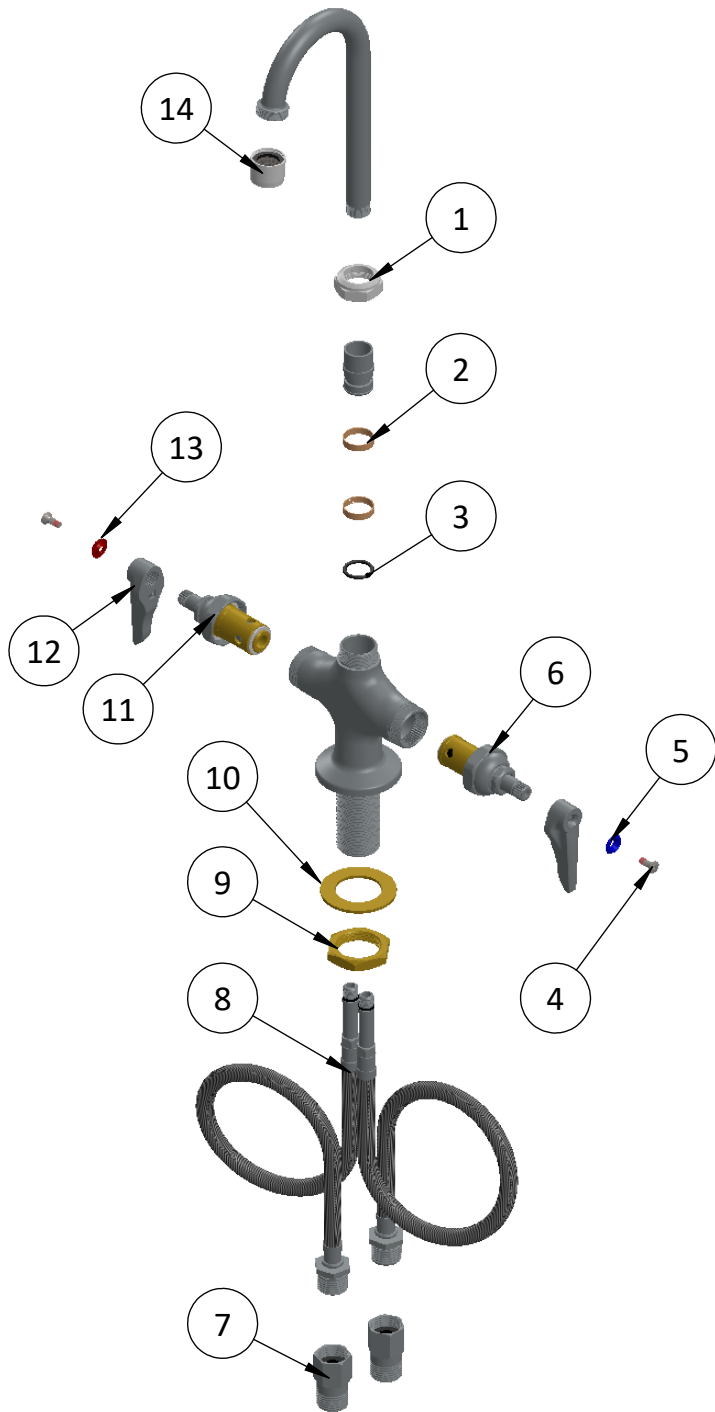

Deck Mount Pantry Faucets

Double Pantry Faucet, Single Deck Hole

Base, 3-3/4" Rigid Gooseneck

C8429

Sr.No.	Part No.	Part Name	Qty.
1	C8145.01.03	Swivel Hexnut	1
2	C8145.01.05	Swivel Sleeve	2
3	C753.04	O-Ring For Quick Disconnect	1
4	C8139	Oval (Raised Head) Nylock Screw for Handle	2
5	C8137	Cold Index (Blue)	1
6	C8138	Spindle Assembly Cold (LH)	1
7	C8025	Check Valve for 15mm OD Copper Tubing Assembly	2
8	C8696	18" Flexible Stainless Steel Supply Hose	2
9	C8443.03	1 1/8" UNEF Nut for Long Height Double Lever Single Hole Deck Mount Base Faucet	1
10	C8443.02	Washer for Long Height Double Lever Single Hole Deck Mount Base Faucet	1
11	C8134	Spindle Assembly Hot (RH)	1
12	C8135	Lever	2
13	C8136	Hot Index (Red)	1
14	C8202.50	Aerator, Aerator Holder and Rubber washer Sub-Assembly	1