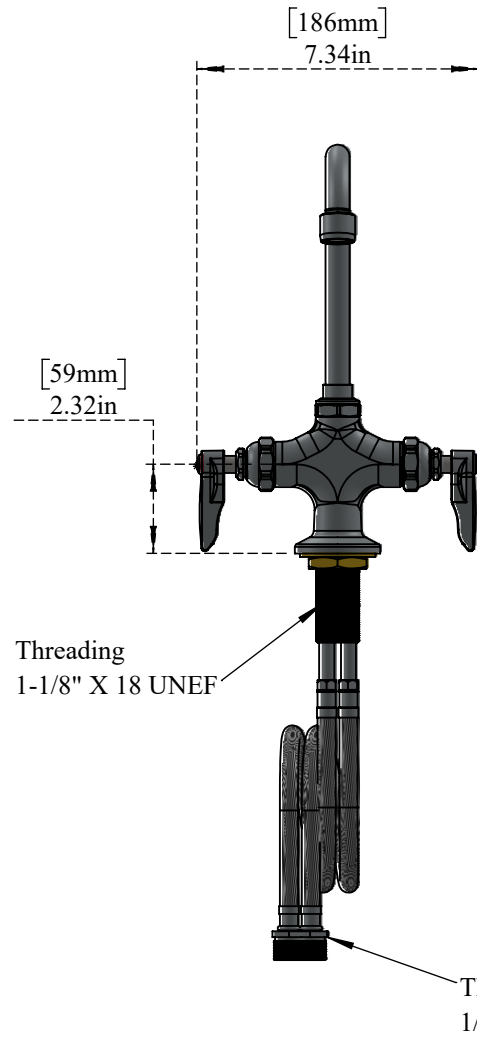

PART NO.-

C8429 Line Drawing

TITLE-

Double Pantry Faucet, Single Hole Base, 3 1/2" Swivel
Gooseneck

All dimensions are in inches, mm (in bracket)

ALUIDS

Note:- Information provided for reference only.

* This document and the information thereon is the property of Krome Dispense Pvt Ltd. & its subsidiaries. Any reproduction in part or as a whole without the written permission of Krome Dispense Pvt Ltd. is prohibited.