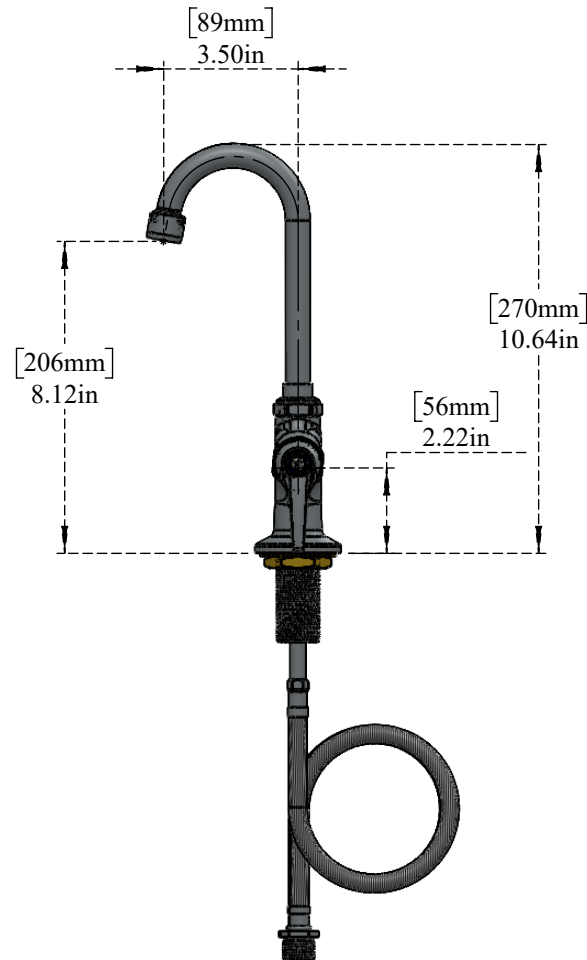

PART NO.-

C8429 Line Drawing

TITLE-

Double Pantry Faucet, Single Hole Base, 3 1/2" Swivel
Gooseneck

All dimensions are in inches, mm (in bracket)

ALUIDS

Note:- Information provided for reference only.

* This document and the information thereon is the property of Krome Dispense Pvt Ltd. & its subsidiaries. Any reproduction in part or as a whole without the written permission of Krome Dispense Pvt Ltd. is prohibited.