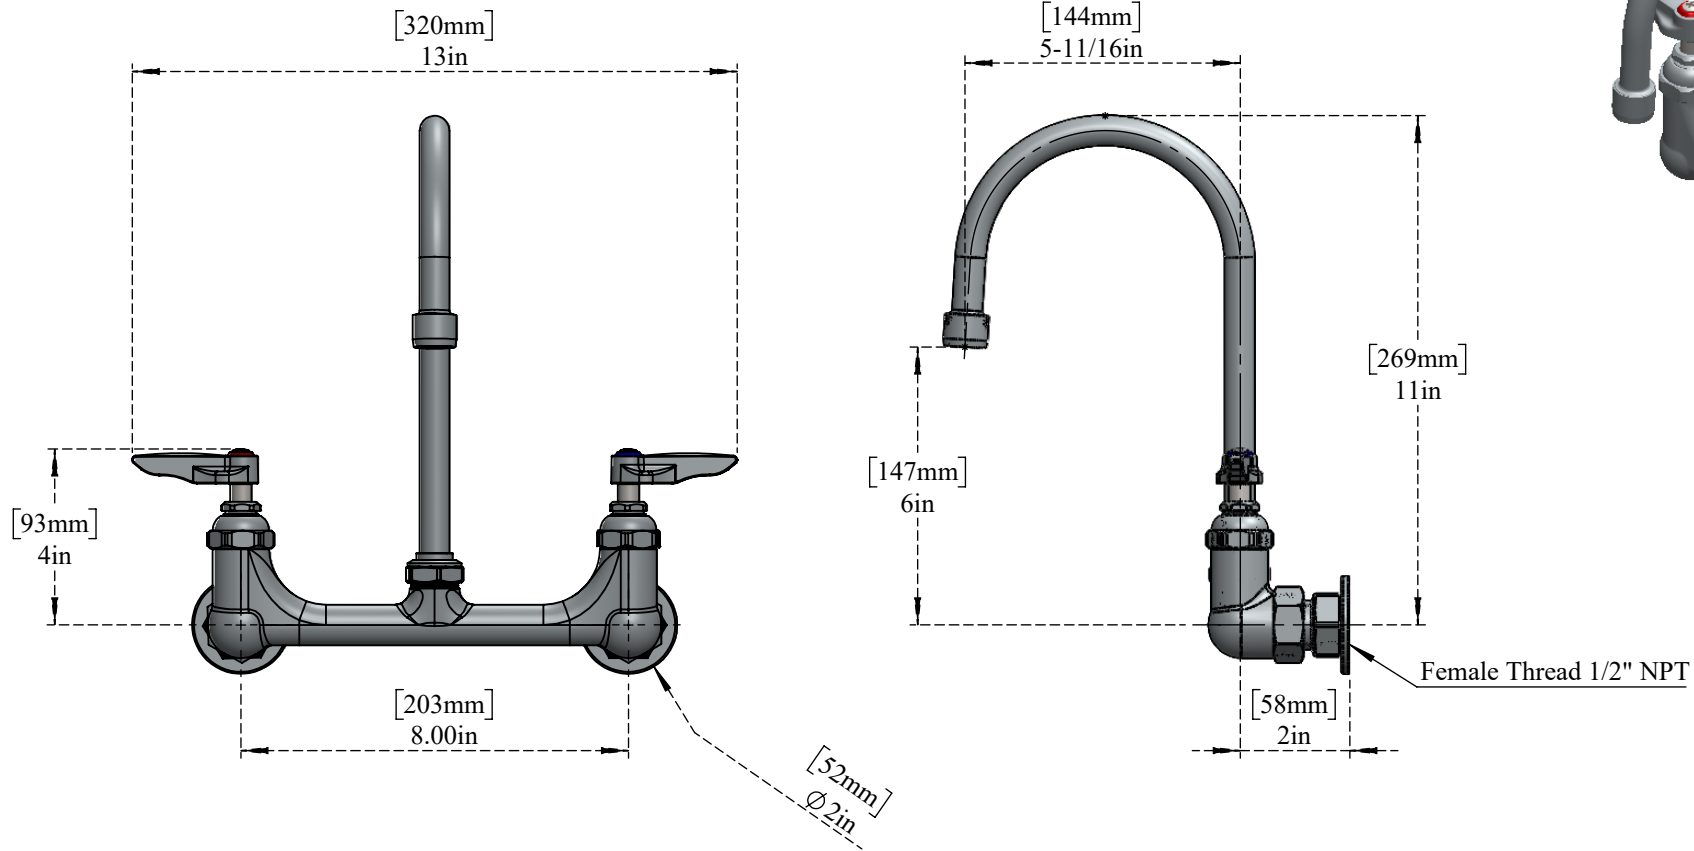

PART NO.-

C8430 Line Drawing

TITLE- Double Pantry Faucet, Wall Mount, 8" Centers, 5-11/16"
WIDE Swivel Gooseneck, Lever Handles

All dimensions are in inches, mm (in bracket)

ALUIDS

Note:- Information provided for reference only.