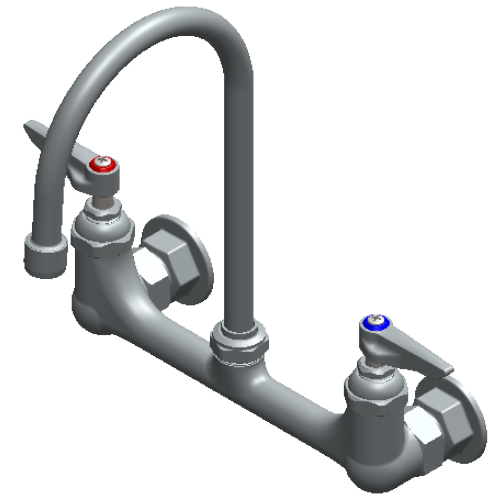

PART NO.-

C8430 Line Drawing

TITLE- Double Pantry Faucet, Wall Mount, 8" Centers, 5-11/16"
WIDE Swivel Gooseneck, Lever Handles

All dimensions are in inches, mm (in bracket)

ALUIDS

Note:- Information provided for reference only.